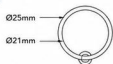

RINGS

4mm

SPECIFICATIONS

- Profile Diameter: 12mm
- Material: Brass
- Standard Rod Length: 3000mm (Custom lengths available)
- Weight Capacity: Up to 7KG
- Installation: Wall, Ceiling or Side Mount
- Application: Curtains / Café Curtains

OPTIONAL EXTRAS

- Rings (techno 12)
- Clips