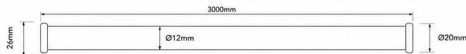

ROD DETAILS