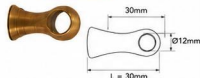

CENTER BRACKET

CENTER SUPPORT

For rod Ø 12 mm
L = 30 mm
Can be used for ceiling mount
Available finishes white, black and stainless steel – on request