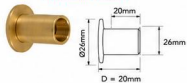

BRACKETS & ACCESSORIES

STANDARD BRACKET

END CAP Ø12

For rod Ø 12 mm
D = 20 mm