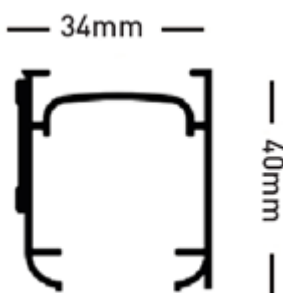

Applications : Domestic, Contract
 Use : Room, Living Room, Hotels, etc.
 Material : Aluminium alloy 6060/T6
 Accessories : Plastic/metal
 Ext. dimensions: W34mm x H40mm
 Length : Minimum 65cm
 Load : 4kg - 5kg