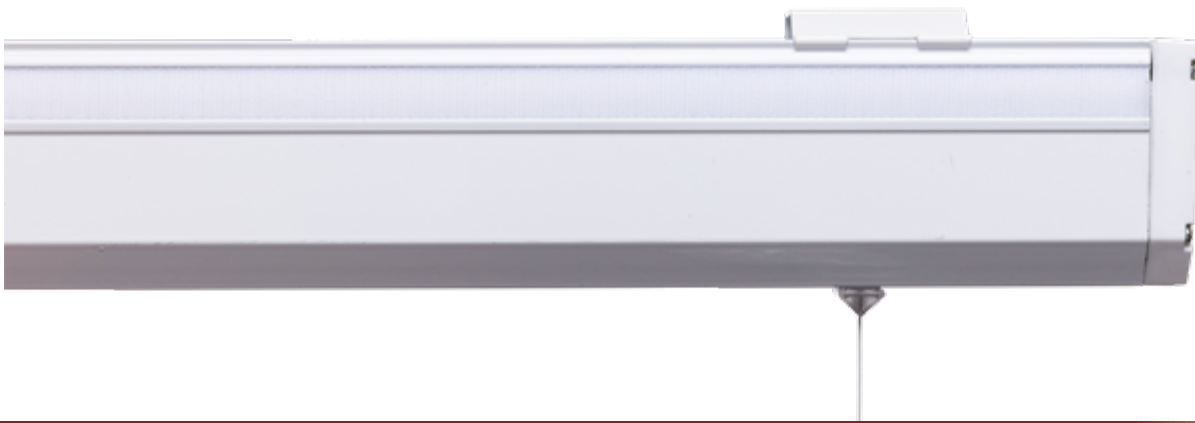

CWF 2012 HEAVY DUTY

ELECTRIC & BATTERY ROMAN BLIND HEADRAIL SYSTEM

The made-to-measure electric Heavy Duty roman blind headrail is ideal for large or difficult to reach windows. Designed for silence, the Sonesse 40 motor provides maximum acoustic comfort. Fully assembled and supplied complete with Velcro and pocket tape.

FEATURES

Electric

Battery

Ceiling Mount

Wall Mount

Smart Home

Remote