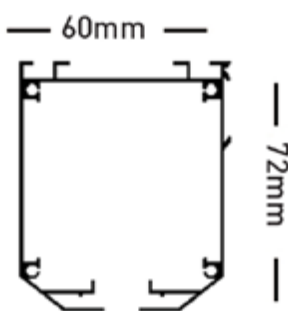

## TECHNICAL INFO

Applications : Domestic, Contract  
 Use : Room, Living Room, Hotels, etc.  
 Material : Aluminium alloy 6060/T6  
 Accessories : Plastic/metal  
 Ext. dimensions: W60mm x H72mm  
 Length : Minimum 60cm  
 Load : Maximum 25kg.