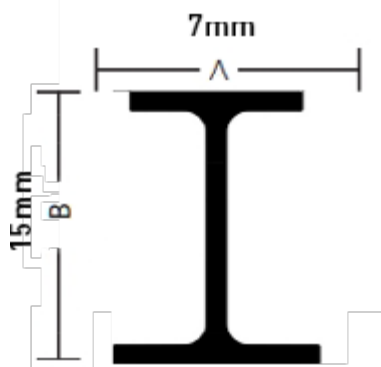

FEATURES

Hand Drawn

Self - Bendable

Wave Glider

Ceiling Mount

Wall Mount

Light Weight

TECHNICAL INFO

Applications : Domestic, Contract
 Use : Bay Windows and Others
 Material : Aluminium
 Accessories : Plastic/metal
 Track width : 4 mm
 Ext. dimensions: 7mm x 15mm
 Length : 500cm
 Load : Maximum 9kg*
 Bending : Self Bend
 Recommended glider : 922011, 922060