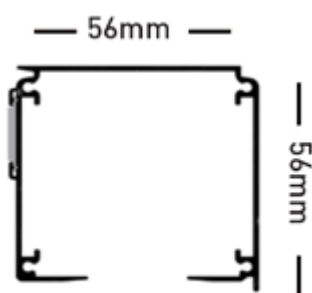

### TECHNICAL INFO

Applications : Domestic, Contract  
 Use : Room, Living Room, Hotels, etc.  
 Material : Aluminium alloy 6060/T6  
 Accessories : Plastic/metal  
 Ext. dimensions: W56mm x H56mm  
 Length : Minimum 40cm  
 Load : 17kg