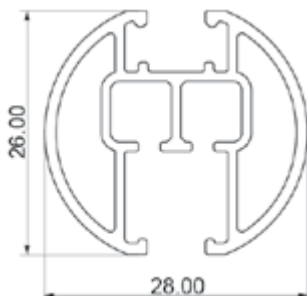

FEATURES

Hand Drawn

Bendable

Ceiling Mount

Wall Mount

Healthcare

Room Divider

TECHNICAL INFO

Applications : Healthcare, Retail, Contract
 Use : Cubicle rail, Shower rail, Commercial
 Material : Aluminium alloy 6060/T6
 Accessories : Plastic/metal
 Track width : 6 mm
 Ext. dimensions: Ø28 mm
 Length : 600cm
 Thickness : 1.0 -1.2 mm
 Load : Maximum 15kg*
 Bending : R. 47 cm
 Recommended glider : 5721