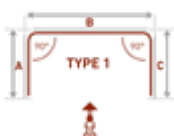

Applications : Healthcare, Retail, Contract
 Use : Cubicle rail, Shower rail, Commercial
 Material : Aluminium alloy 6060/T6
 Accessories : Plastic/metal
 Track width : 6 mm
 Ext. dimensions: Ø28 mm
 Length : 600cm
 Thickness : 1.0 -1.2 mm
 Load : Maximum 15kg*
 Bending : R. 47 cm
 Recommended glider : 5721

9001 Suspended standard:
 (unless specified)

- Split draw
- End bracket and cover
- 1m ceiling Stay

AVAILABLE COLOURS

White

Silver

Black

BENDING OPTIONS

*If the curtain track is made with bends, the maximum weight limit will be halved.