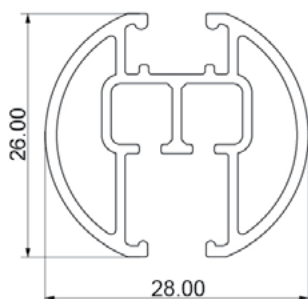

FEATURES

Hand Drawn

Bendable

Ceiling Mount

Wall Mount

Healthcare

Room Divider

TECHNICAL INFO

Applications : Healthcare, Retail, Contract
 Use : Cubicle rail, Shower rail, Commercial
 Material : Aluminium alloy 6060/T6
 Accessories : Plastic/metal
 Track width : 6 mm
 Ext. dimensions: Ø28 mm
 Length : 600cm
 Thickness : 1.0 -1.2 mm
 Load : Maximum 15kg*
 Bending : R. 47 cm
 Recommended glider : 5721

9001 Suspended standard:
 (unless specified)

- Split draw
- End bracket and cover
- 1m ceiling Stay

AVAILABLE COLOURS

White

Silver

Black

BENDING OPTIONS

*If the curtain track is made with bends, the maximum weight limit will be halved.