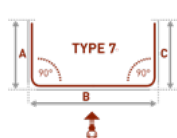

Applications : Healthcare, Retail, Contract
 Use : Cubicle rail, Shower rail, Commercial
 Material : Aluminium alloy 6060/T6
 Accessories : Plastic/metal
 Track width : 6 mm
 Ext. dimensions: Ø28 mm
 Length : 600cm
 Thickness : 1.0 -1.2 mm
 Load : Maximum 15kg*
 Bending : R. 47 cm
 Recommended glider : 5721

9001 Suspended standard:
 (unless specified)

- Split draw
- End bracket and cover
- 1m ceiling Stay

AVAILABLE COLOURS

White

Silver

Black

BENDING OPTIONS

*If the curtain track is made with bends, the maximum weight limit will be halved.