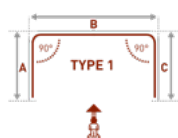

Applications : Healthcare, Retail, Contract
 Use : Cubicle rail, Shower rail, Commercial
 Material : Aluminium alloy 6060/T6
 Accessories : Plastic/metal
 Track width : 6 mm
 Ext. dimensions: Ø28 mm
 Length : 600cm
 Thickness : 1.0 -1.2 mm
 Load : Maximum 15kg*
 Bending : R. 47 cm
 Recommended glider : 5721

9001 Suspended standard:
 (unless specified)

- Split draw
- End bracket and cover
- 1m ceiling Stay

AVAILABLE COLOURS

White

Silver

Black

BENDING OPTIONS

*If the curtain track is made with bends, the maximum weight limit will be halved.