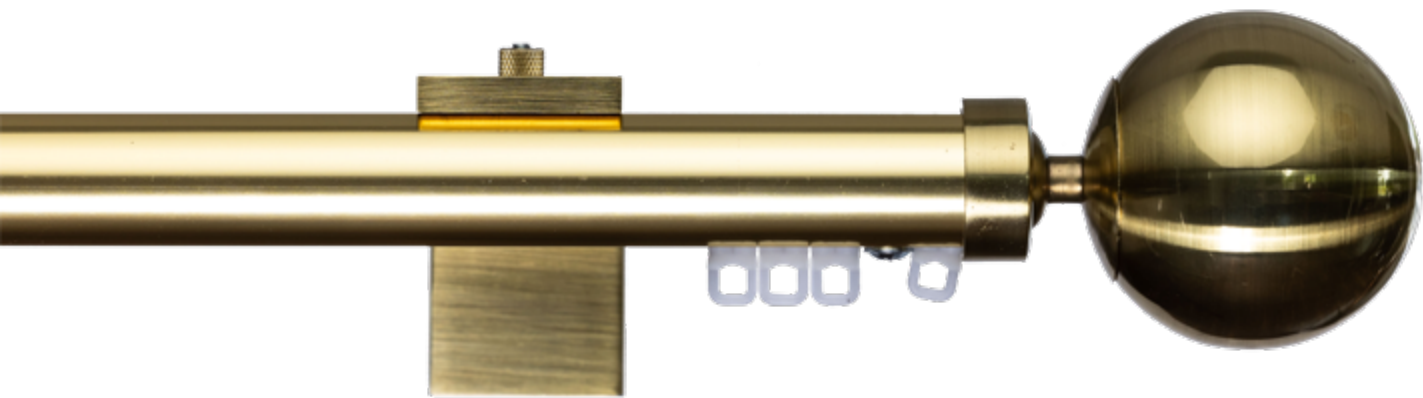

CWF 9001

HAND & CORD DRAWN CURTAIN TRACK SYSTEM

CWF 9001

HAND DRAWN & CORDED CURTAIN TRACK SYSTEM

The 9001 Pole Track is a unique decorative curtain track system suitable for both domestic and contract applications. Available in a range of colours with contemporary finial and bracket designs, the 9001 Pole Track offers a modern look. Popular as a double curtain pole, it is available as a hand drawn, or single cord or dual cord system.

FEATURES

Cord Draw

Hand Draw

Bendable

Wave Glider

Ceiling Mount

Wall Mount

TECHNICAL INFO

Applications : Domestic, Contract
 Use : Curtain hanging in boats, caravans etc.
 Material : Aluminium alloy 6060/T6
 Accessories : Plastic/metal
 Track width : 6 mm
 Ext. dimensions: Ø28 mm
 Length : 600cm
 Thickness : 1.0 -1.2 mm
 Load : Maximum 20kg*
 Bending : 47 cm radius
 Recommended glider : 5721, 5730, 5735

9001 Pole Track Hand Drawn & Corded
 (unless specified):

- Split draw
- Ceiling fix bracket
- Nylon glider

AVAILABLE COLOURS

Off-White

Gold

Black

Antique Brass

French Gray