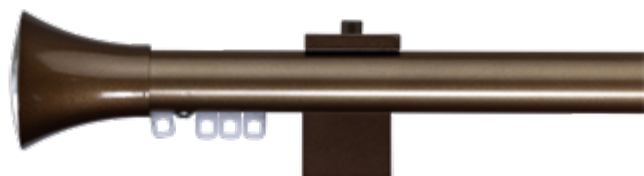

CWF 9001

HAND & CORD DRAWN CURTAIN TRACK SYSTEM

CWF 9001

HAND DRAWN & CORDED CURTAIN TRACK SYSTEM

The 9001 Pole Track is a unique decorative curtain track system suitable for both domestic and contract applications. Available in a range of colours with contemporary finial and bracket designs, the 9001 Pole Track offers a modern look. Popular as a double curtain pole, it is available as a hand drawn, or single cord or dual cord system.

Square Bracket + Trumpet Finial

Round Bracket + Trumpet Finial

Square Bracket + Ball Finial

Round Bracket + Ball Finial

WHATSAPP

BUY ONLINE

CWF 9001

ROUND POLE HAND DRAWN & CORDED CURTAIN TRACKS

BLACK

Standard Bracket + Button Finial

Round Bracket + Button Finial

Square Bracket + Trumpet Finial

Round Bracket + Trumpet Finial

Square Bracket + Ball Finial

Round Bracket + Ball Finial

Double Square Bracket + Button Finial

ANTIQUE BRASS

Standard Bracket + Button Finial

Round Bracket + Button Finial

Square Bracket + Trumpet Finial

Round Bracket + Trumpet Finial

Square Bracket + Ball Finial

Round Bracket + Ball Finial

CWF 9001