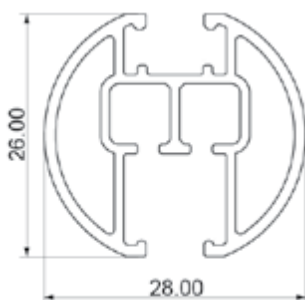

CWF 9001

HAND & CORD DRAWN CURTAIN TRACK SYSTEM

CWF 9001

HAND DRAWN & CORDED CURTAIN TRACK SYSTEM

The 9001 Pole Track is a unique decorative curtain track system suitable for both domestic and contract applications. Available in a range of colours with contemporary finial and bracket designs, the 9001 Pole Track offers a modern look. Popular as a double curtain pole, it is available as a hand drawn, or single cord or dual cord system.

FEATURES

Cord Draw

Hand Draw

Bendable

Wave Glider

Ceiling Mount

Wall Mount

TECHNICAL INFO

Applications : Domestic, Contract
 Use : Curtain hanging in boats, caravans etc.
 Material : Aluminium alloy 6060/T6
 Accessories : Plastic/metal
 Track width : 6 mm
 Ext. dimensions: Ø28 mm
 Length : 600cm
 Thickness : 1.0 -1.2 mm
 Load : Maximum 20kg*
 Bending : 47 cm radius
 Recommended glider : 5721, 5730, 5735