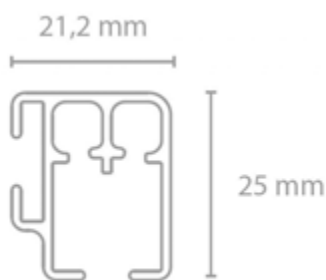

FEATURES

Cord Draw

Hand Drawn

Bendable

Wave Glider

Ceiling Mount

Wall Mount

TECHNICAL INFO

Applications : Domestic, Contract
 Use : Curtain hanging Heavy & Light weight
 Material : Aluminium alloy 6060/T6
 Accessories : Plastic/metal
 Track width : 6 mm
 Ext. dimensions: W21.2 mm x H25 mm
 Length : 600cm
 Thickness : 1.0 -1.2 mm
 Load : Maximum 18kg*
 Bending : 47 cm radius
 Recommended glider : 622663: Roller glider with steel axle, 5730, 5735, 411173