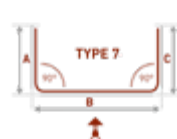

6220 Standards (unless specified):

- Split draw
- Ceiling fix bracket
- Roller glider, steel axle

AVAILABLE COLOURS

White

Grey

BENDING OPTIONS

*If the curtain track is made with bends, the maximum weight limit will be halved.

WHATSAPP

BUY ONLINE

ACCESSORIES / 6200 / HAND DRAWN & CORD DRAWN

Box QTY: 10 x 6 m

AT622
Profile W 21.2mm x H 25mm

Colours:

Box QTY: 100 pcs

622631W
Lever-lock ceiling bracket