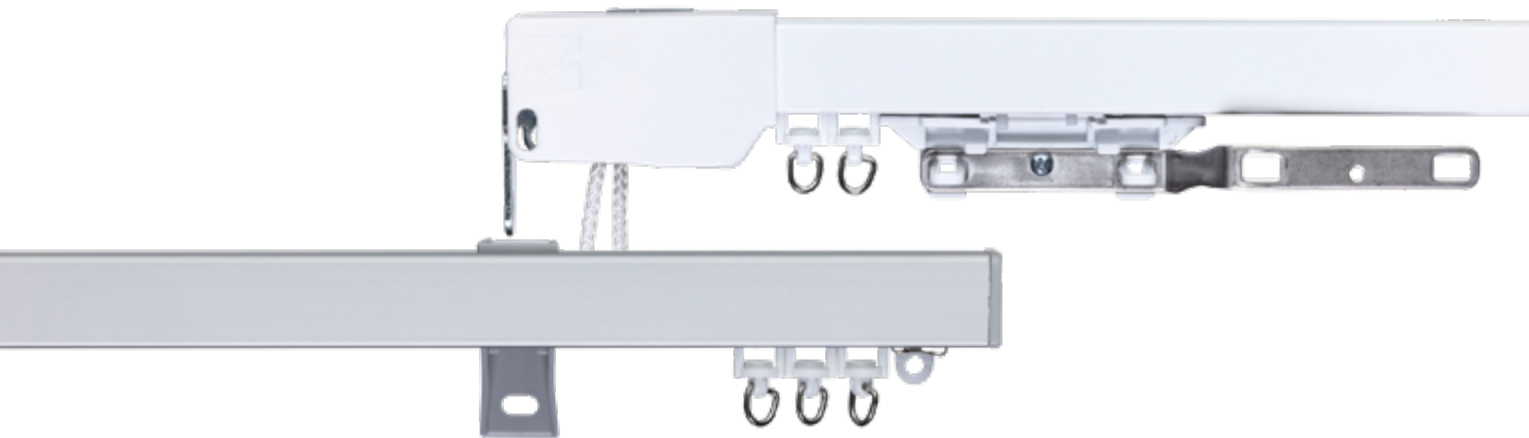

CWF 6220

HAND DRAWN & CORDED CURTAIN TRACK

CWF 6220

HAND DRAWN CURTAIN TRACK SYSTEM

Sleek and contemporary, this high performance hand drawn track is suitable for medium to heavy-weight curtains. Low-friction gliders ensure a long lasting easy glide. Purpose designed for direct ceiling/recess fixing for a neat, attractive track. Compatible with CWF Wave curtain systems. Available in Corded and Hand Drawn options.

FEATURES

Cord Draw

Hand Drawn

Bendable

Wave Glider

Ceiling Mount

Wall Mount

TECHNICAL INFO

Applications : Domestic, Contract
 Use : Curtain hanging Heavy & Light weight
 Material : Aluminium alloy 6060/T6
 Accessories : Plastic/metal
 Track width : 6 mm
 Ext. dimensions: W21.2 mm x H25 mm
 Length : 600cm
 Thickness : 1.0 -1.2 mm
 Load : Maximum 18kg*
 Bending : 47 cm radius
 Recommended glider : 622663: Roller glider with steel axle, 5730, 5735, 411173