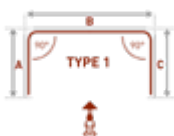

Applications : Healthcare
 Use : Cubicle rail, Shower rail
 Material : Aluminium alloy 6060/T6
 Accessories : Plastic/metal
 Track width : 6 mm
 Ext. dimensions: 15 mm x 33 mm
 Length : 600cm
 Thickness : 1.0 -1.2 mm
 Load : Maximum 15kg*
 Bending : 11 cm radius
 Recommended glider : 5739/K

5001 Suspended Standards (unless specified):

- Split draw
- Wall-to-wall brackets
- 1m Ceiling stay

AVAILABLE COLOURS

White

Silver

Black

BENDING OPTIONS

*If the curtain track is made with bends, the maximum weight limit will be halved.