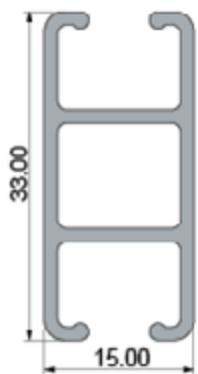

CWF 5001 DESIGNER
HAND DRAWN CURTAIN TRACK SYSTEM

CWF 5001 - DESIGNER

HAND DRAWN CURTAIN TRACK SYSTEM

The 5001 Designer (6 mm) track is a contemporary, hand drawn curtain track system suitable for both domestic and contract applications. Pair with decorative square brackets to create the ultimate modern look. Whether for light weight or heavy weight curtain solutions the CWF 5001 track has a wide variety of flexible options. THE CWF 5001 is popular as roomdivider, for ceiling curtains and for bathrooms as well.

FEATURES

Hand Drawn

Bendable

Wave Glider

Ceiling Mount

Wall Mount

Room Divider

TECHNICAL INFO

Applications : Domestic, Contract
 Use : Curtain hanging, Room Divideretc.
 Material : Aluminium alloy 6060/T6
 Accessories : Plastic/metal
 Track width : 6 mm
 Ext. dimensions: 15 mm x 33 mm
 Length : 600cm
 Thickness : 1.0 -1.8 mm
 Load : Maximum 25 kg*
 Bending : 11 cm radius
 Recommended glider : 5721, 5730, 5735, 6025