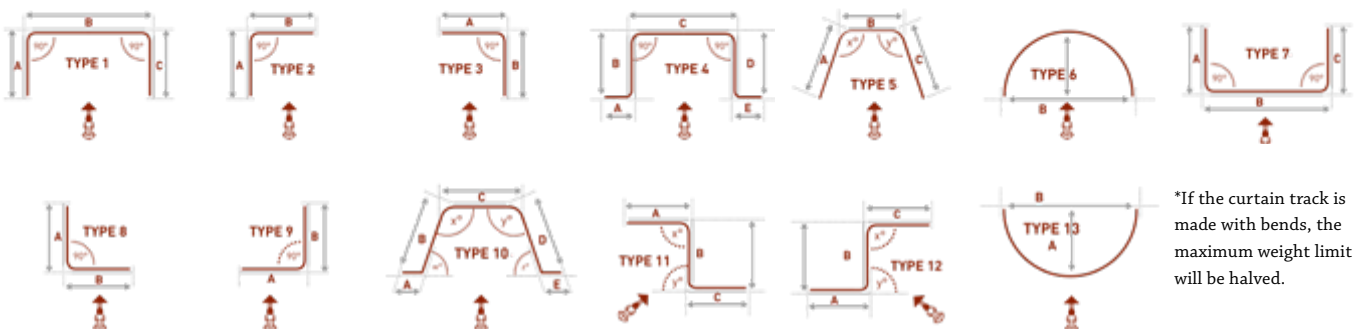

5001 Designer Standards (unless specified):

- Split draw
- Ceiling fix bracket
- Nylon glider

AVAILABLE COLOURS

White

Silver

Black

BENDING OPTIONS

*If the curtain track is made with bends, the maximum weight limit will be halved.

ACCESSORIES / 5001 DESIGNER / HAND DRAWN

Box QTY: 10 x 6 m

5001
Profile 15 x 33 mm

Colours:

Box QTY: 2000 pcs

5721
Nylon Glider (10 pcs on string)

Colours:

Box QTY: 50 pcs