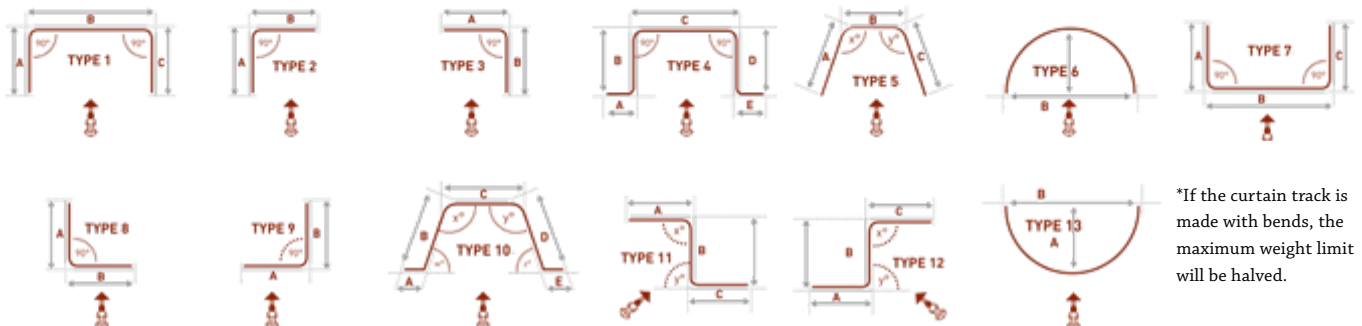

FEATURES

Hand Drawn

Bendable

Wave Glider

Ceiling Mount

Wall Mount

TECHNICAL INFO

Applications : Domestic, Contract
 Use : Curtain and picture hanging track
 Material : Aluminium alloy 6060/T6
 Accessories : Plastic/metal
 Track width : 4 mm
 Ext. dimensions: 8.3 mm x 23 mm
 Length : 600cm
 Thickness : 1.0 -1.2 mm
 Load : Maximum 15kg*
 Bending : 11 cm radius
 Recommended glider : 4050 with silicone, 4041, 4042

2300 Standards (unless specified):

- Split draw
- Ceiling fix bracket
- Nylon glider

AVAILABLE COLOURS

Off-White

BENDING OPTIONS

*If the curtain track is made with bends, the maximum weight limit will be halved.