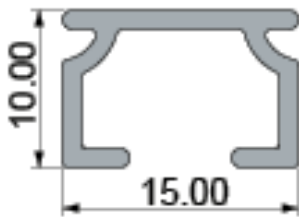

FEATURES

Hand Drawn

Wave Glider

Ceiling Mount

Wall Mount
(with modification)

TECHNICAL INFO

Applications : Domestic, Contract
 Material : Aluminium alloy 6060/T6
 Accessories : Plastic/metal
 Track width : 6 mm
 Ext. dimensions: 15 mm x 10 mm
 Length : 600cm
 Thickness : 1.0 -1.2 mm
 Load : Maximum 6kg*
 Recommended glider : 5721 with silicone, 5730, 5735