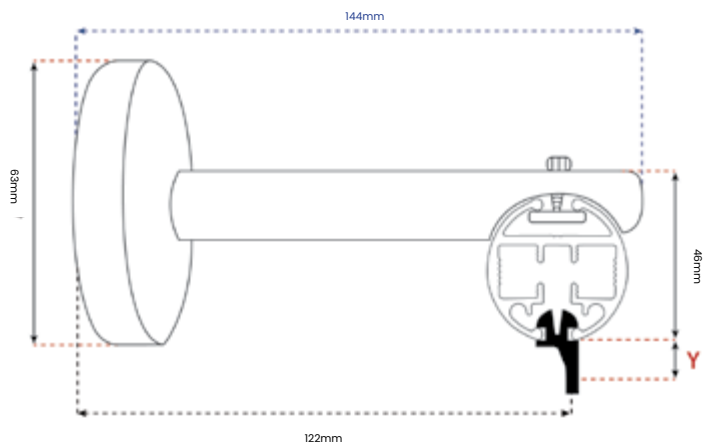

Hand Drawn / Corded

White

Antique
Brass

Stainless
Steel

Satin Gold

Matt Black

Create a contemporary interior style with the Techno 30 Hand Drawn curtain Pole. Offering a curtain pole aesthetic with the functionality of a track, the Techno 30 track features a pulley system concealed within a minimalist finial.

Available in Hand Drawn, Cord Drawn, Electric and Battery options.

Hand Drawn Max Weight: 30kg

Cord Drawn Max Weight: 25kg.

Battery Max Weight: 35kg or 45kg

Electric Max Weight: 35kg or 60kg

Motorized Battery or Electric

Specs Brackets and Gliders

| | STANDARD | WAVE | |
|----|---|---|---|
| Y= | GLSD5WH | 53554/60 | 53554/80 |
| |  |  |  |
| | 13mm | 6mm | 6mm |

Wall Single Bracket

Ceiling Fix Single Bracket

Wall Double Bracket