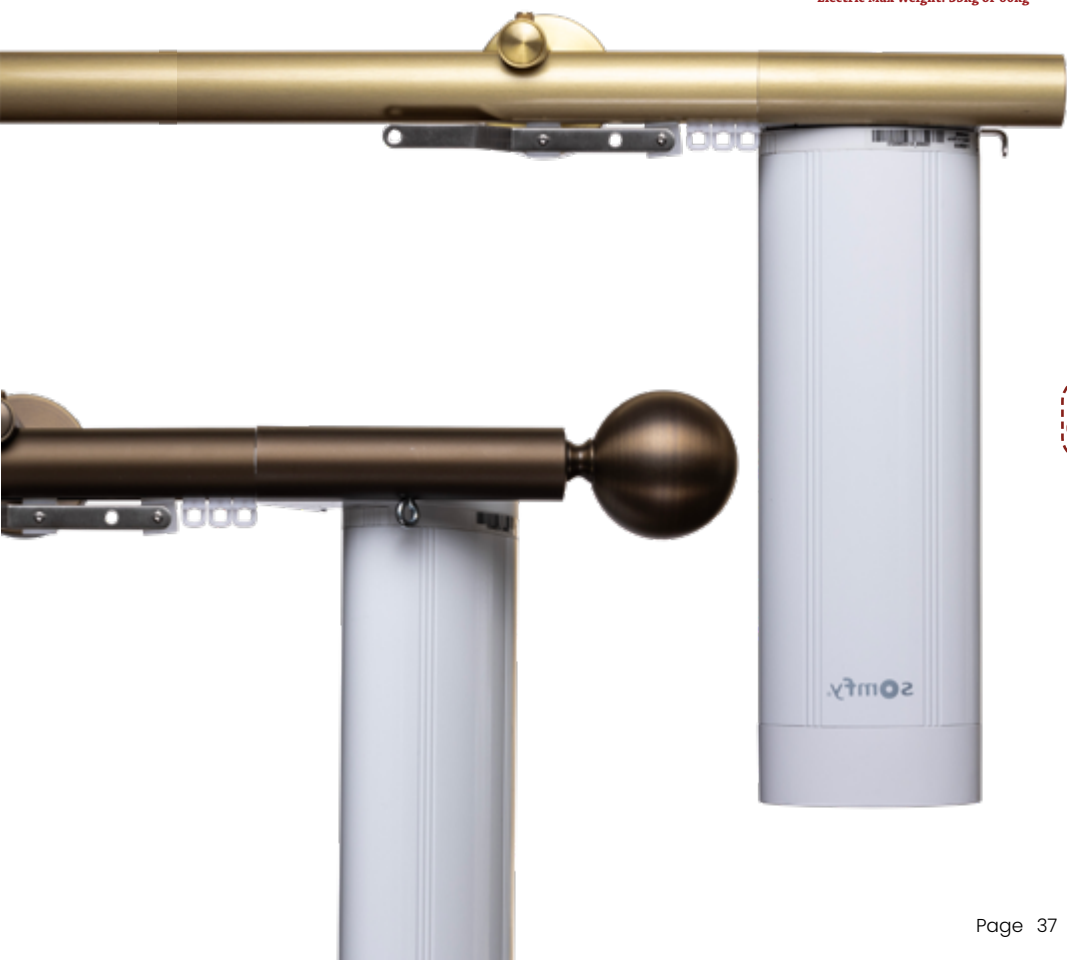

Hand Drawn / Corded

White

Antique
Brass

Stainless
Steel

Satin Gold

Matt Black

Create a contemporary interior style with the Techno 30 Hand Drawn curtain Pole. Offering a curtain pole aesthetic with the functionality of a track, the Techno 30 track features a pulley system concealed within a minimalist finial.

Available in Hand Drawn, Cord Drawn, Electric and Battery options.

Hand Drawn Max Weight: 30kg

Cord Drawn Max Weight: 25kg.

Battery Max Weight: 35kg or 45kg

Electric Max Weight: 35kg or 60kg

Motorized Battery or Electric

Specs Brackets and Gliders

| | STANDARD | WAVE | |
|----|---|---|---|
| Y= | GLSD5WH | 53554/60 | 53554/80 |
| |  |  |  |
| | 13mm | 6mm | 6mm |

Wall Single Bracket

Ceiling Fix Single Bracket

Wall Double Bracket