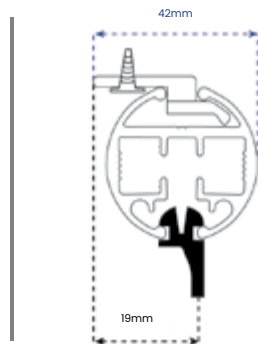

Hand Drawn / Corded

White

Antique
Brass

Stainless
Steel

Satin Gold

Matt Black

Create a contemporary interior style with the Techno 30 Hand Drawn curtain Pole. Offering a curtain pole aesthetic with the functionality of a track, the Techno 30 track features a pulley system concealed within a minimalist finial.

Available in Hand Drawn, Cord Drawn, Electric and Battery options.

Hand Drawn Max Weight: 30kg

Cord Drawn Max Weight: 25kg.

Battery Max Weight: 35kg or 45kg

Electric Max Weight: 35kg or 60kg

Motorized Battery or Electric

Specs Brackets and Gliders

| | STANDARD | WAVE | |
|----|---|---|---|
| Y= | GLSD5WH | 53554/60 | 53554/80 |
| |  |  |  |
| | 13mm | 6mm | 6mm |

Wall Single Bracket

Ceiling Fix Single Bracket

Wall Double Bracket