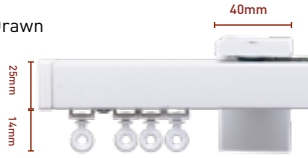

Hand Drawn

White

Black

STANDARD

--- WAVE ---

5080804000	GLWG7WH6-6cm	GLWG7WH-8cm
19mm	9.5mm	9.5mm

Y=

OPTIONAL HAND DRAWN GLIDERS

Specs Brackets and Gliders

Wall Fix - Square

Wall Fix - Double Square