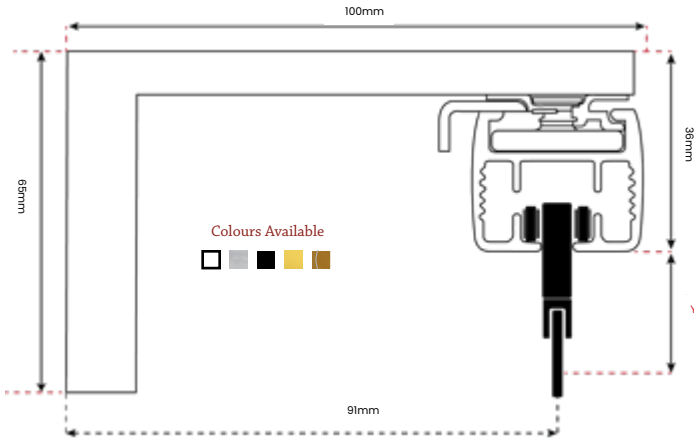

Hand Drawn

White

Black

STANDARD

--- WAVE ---

5080804000	GLWG7WH6-6cm	GLWG7WH-8cm
19mm	9.5mm	9.5mm

Y=

OPTIONAL HAND DRAWN GLIDERS

Specs Brackets and Gliders

Wall Fix - Square

Wall Fix - Double Square