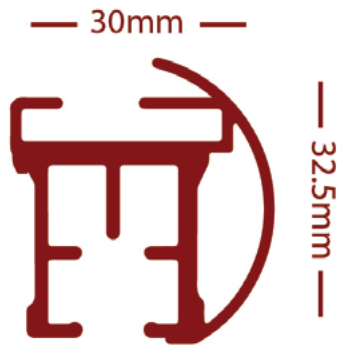

Keeping you on the right **TRACK**

SLEEK AND STURDY

Experience seamless curtain control with our Motorized Electric and Battery Curtain Track. Its compact, durable design ensures long-lasting performance while effortlessly enhancing your home's ambiance. Say goodbye to manual adjustments and embrace the future of convenient curtain automatization.

SEE HOW EASY IT IS TO **BUY ONLINE**