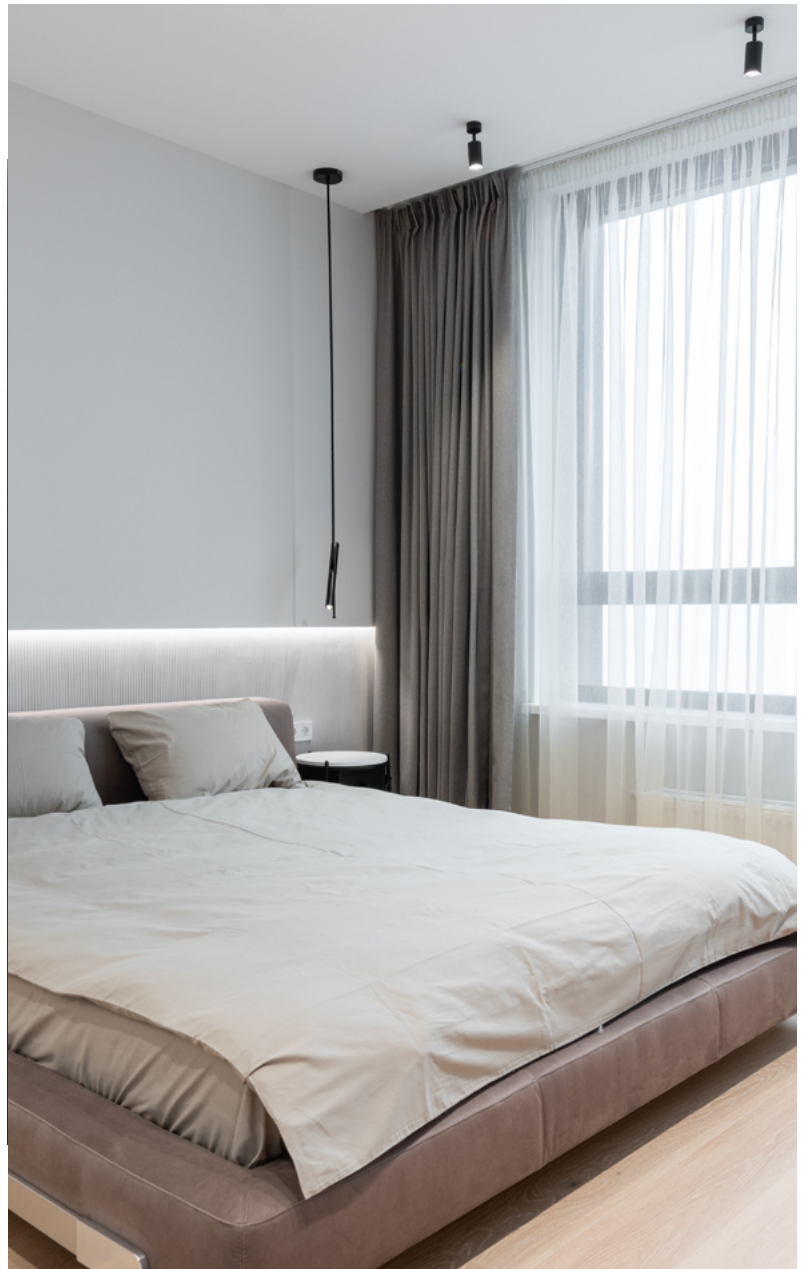

CONTACT US / WE ARE HERE TO SERVE YOU

Make your order Online, by phone or email.

Questions or comments
+353 (0) 44 9371038

Quotations and orders
sales@cwf.ie

More information at
www.cwf.ie

Corcoran Window Furnishings Ltd
Multyfarnham Co. Westmeath, N91 EDE6

CWF TRACKS

We work closely with some of the Europe's leading manufacturers to design and source products focused on quality, availability and cost. From our own manufacturing facilities in the midlands we provide made-to-measure services on all our track systems as well as curtain, voile and panel track make-up services.