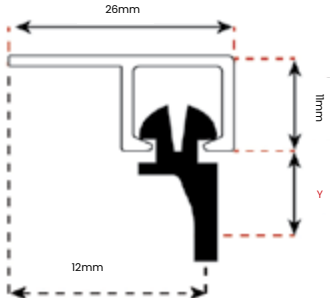

[Click here to see online](#)

9111 - 10kg

White

Hand drawn, direct ceiling mounted track, ideal for contract applications. Suitable for sheers and light to medium weight curtains, as well as wave curtains.

	STANDARD	WAVE			
	GLSD5WH	GLW67WH6-6cm	GLW67WH-8cm	6036	14058
Y=					
	13mm	9.5mm	9.5mm	9mm	7mm

Mounted directly onto the ceiling. Pre-drilled holes every 19cm.