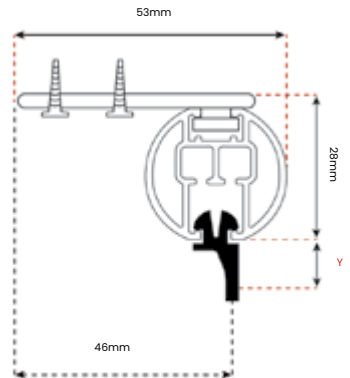

Available in a range of colours with contemporary finial and bracket designs, the 9001 Pole Track offers a modern look. Popular as a double curtain pole.

Available as a hand drawn, or single cord or dual cord system.

5 Colours, 3 Finials, 3 Brackets, 45 different combinations!

Button Finial - Standard

Ball Finial - Standard

Trumpet Finial - Standard

Specs Brackets and Gliders

Wall Fix Square

Ceiling Fix

	CORDED ONLY	STANDARD	WAVE			
Y=	1307	GLSD5WH	GLWG7WH6-6cm	GLWG7WH-8cm	6036	14058
	17mm	13mm	9.5mm	9.5mm	9mm	7mm

Article Number	5006	5110
Bracket Size	6cm	10cm
X=	66mm	106mm
Z=	54mm	94mm

Wall Fix Square Double

Round Wall Fix