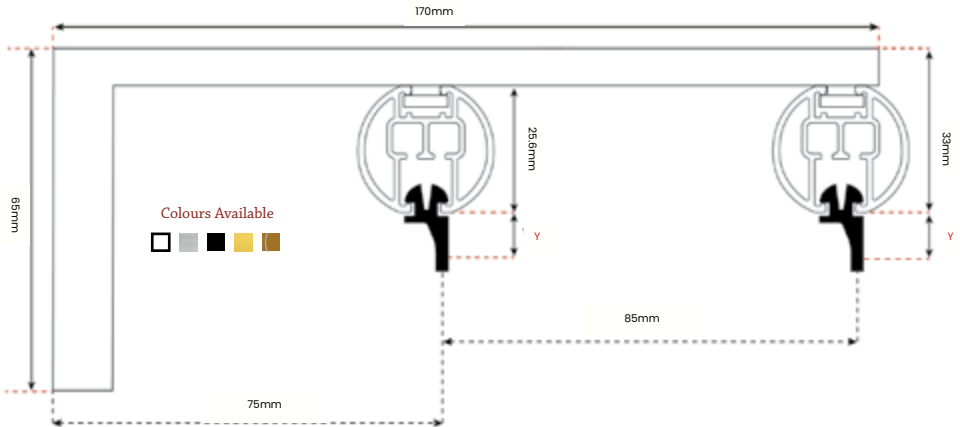

Available in a range of colours with contemporary finial and bracket designs, the 9001 Pole Track offers a modern look. Popular as a double curtain pole.

Available as a hand drawn, or single cord or dual cord system.

5 Colours, 3 Finials, 3 Brackets, 45 different combinations!

Button Finial - Standard

Ball Finial - Standard

Trumpet Finial - Standard

Specs Brackets and Gliders

Wall Fix Square

Ceiling Fix

	CORDED ONLY	STANDARD	WAVE			
Y=	1307	GLSD5WH	GLWG7WH6-6cm	GLWG7WH-8cm	6036	14058
	17mm	13mm	9.5mm	9.5mm	9mm	7mm

Article Number	5006	5110
Bracket Size	6cm	10cm
X=	66mm	106mm
Z=	54mm	94mm

Wall Fix Square Double

Round Wall Fix