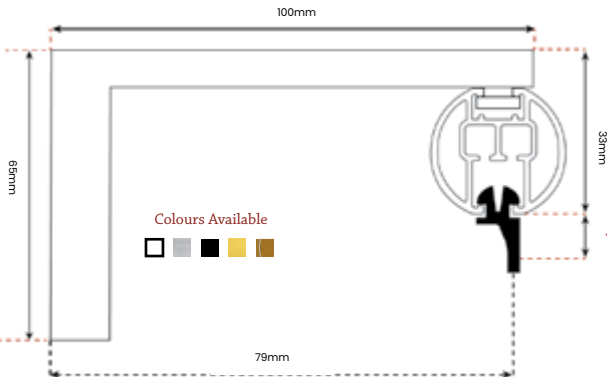

Available in a range of colours with contemporary finial and bracket designs, the 9001 Pole Track offers a modern look. Popular as a double curtain pole.

Available as a hand drawn, or single cord or dual cord system.

5 Colours, 3 Finials, 3 Brackets, 45 different combinations!

Button Finial - Standard

Ball Finial - Standard

Trumpet Finial - Standard

Specs Brackets and Gliders

Wall Fix Square

Ceiling Fix

	CORDED ONLY	STANDARD	WAVE			
Y=	1307	GLSD5WH	GLWG7WH6-6cm	GLWG7WH-8cm	6036	14058
	17mm	13mm	9.5mm	9.5mm	9mm	7mm

Article Number	5006	5110
Bracket Size	6cm	10cm
X=	66mm	106mm
Z=	54mm	94mm

Wall Fix Square Double

Round Wall Fix