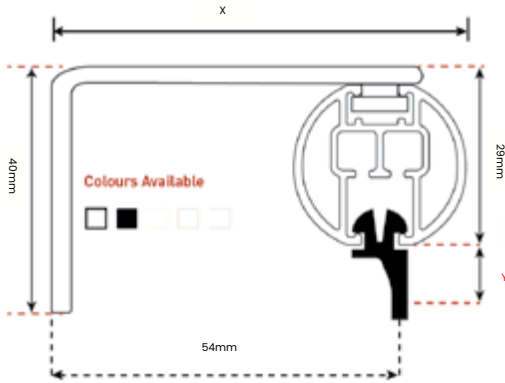

5 Colours, 3 Finials, 3 Brackets, 45 different combinations!

Button Finial - Standard

Ball Finial - Standard

Trumpet Finial - Standard

Specs Brackets and Gliders

Wall Fix Square

Ceiling Fix

	CORDED ONLY	STANDARD	WAVE			
Y=	1307	GLSD5WH	GLWG7WH6-6cm	GLWG7WH-8cm	6036	14058
	17mm	13mm	9.5mm	9.5mm	9mm	7mm

Article Number	5006	5110
Bracket Size	6cm	10cm
X=	66mm	106mm
Z=	54mm	94mm

Wall Fix Square Double

Round Wall Fix