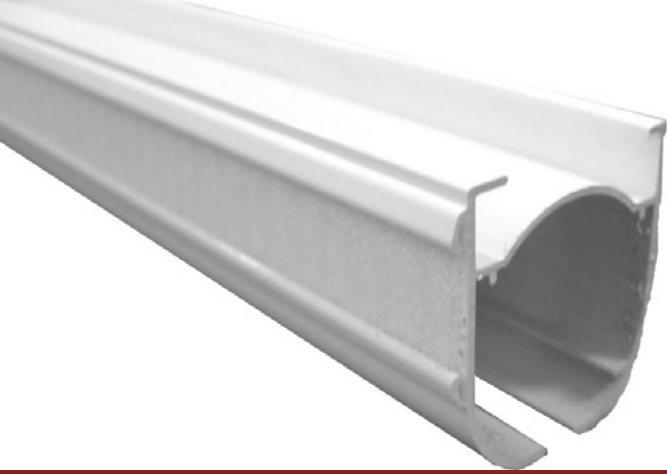

CWF 8900 CLOSED DELUXE

CHAIN ROMAN CLOSED BLIND HEADRAIL

A robust, ready assembled, roman blind kit supplied complete with all parts (except fabric and lining) to make a roman blind. All components are concealed within the white aluminium headrail to give a streamlined appearance. Perfect for light to medium weight roman blinds.

FEATURES

Chain Operated

Ceiling Mount

Wall Mount

1:1 Chain house

1:4 Chain house

1:1 Pullaway
Chain house

1:4 Pullaway
Chain house