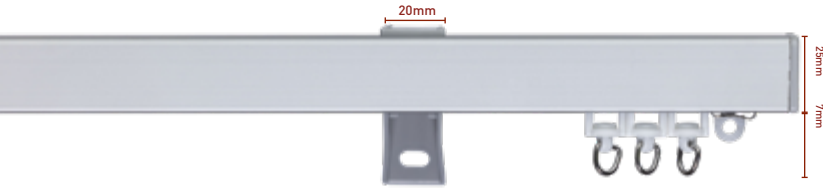

6220 - 18kg

[Click here to see online](#)

White

Silver

Sleek and contemporary, this high performance hand drawn track is suitable for medium to heavy-weight curtains. Purpose designed for direct ceiling/recess fixing for a neat, attractive track.  
Available in Corded and Hand Drawn options.

Specs Brackets and Gliders

STANDARD

--- WAVE STRAIGHT ---

--- WAVE BEND ---

	5080804000	6036	GLWG7WH6-6cm	GLWG7WH-8cm	8627 - 6cm	8625 - 8cm
Y=						
	19mm	9mm	9.5mm	9.5mm	19mm	19mm

Lever Lock Ceiling Bracket