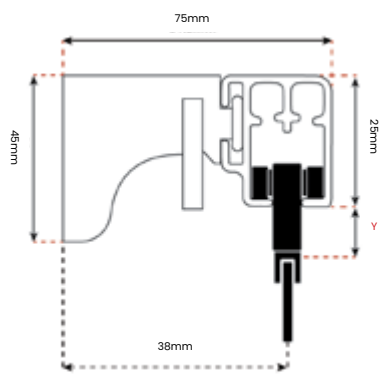

Specs Brackets and Gliders

STANDARD

--- WAVE STRAIGHT ---

--- WAVE BEND ---

	5080804000	6036	GLWG7WH6-6cm	GLWG7WH-8cm	8627 - 6cm	8625 - 8cm
Y=						
	19mm	9mm	9.5mm	9.5mm	19mm	19mm

Lever Lock Ceiling Bracket

3cm Lever Lock Wall Bracket

### 7cm Lever Lock Wall Bracket

### Extendible Face Fix

110mm or 160 mm