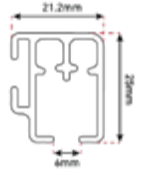

6220 - 18kg

[Click here to see online](#)

White

Silver

Sleek and contemporary, this high performance hand drawn track is suitable for medium to heavy-weight curtains. Purpose designed for direct ceiling/recess fixing for a neat, attractive track.  
Available in Corded and Hand Drawn options.

Specs Brackets and Gliders

STANDARD

--- WAVE STRAIGHT ---

--- WAVE BEND ---

	5080804000	6036	GLWG7WH6-6cm	GLWG7WH-8cm	8627 - 6cm	8625 - 8cm
Y=						
	19mm	9mm	9.5mm	9.5mm	19mm	19mm

Lever Lock Ceiling Bracket

### Extendible Face Fix

110mm or 160 mm