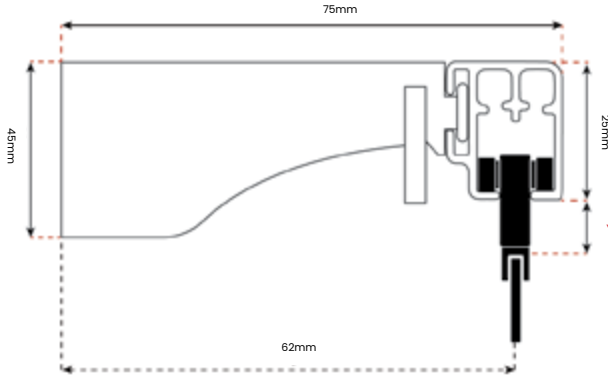

6220 - 18kg

[Click here to see online](#)

White

Silver

Sleek and contemporary, this high performance hand drawn track is suitable for medium to heavy-weight curtains. Purpose designed for direct ceiling/recess fixing for a neat, attractive track.  
Available in Corded and Hand Drawn options.

Specs Brackets and Gliders

STANDARD

--- WAVE STRAIGHT ---

--- WAVE BEND ---

	5080804000	6036	GLWG7WH6-6cm	GLWG7WH-8cm	8627 - 6cm	8625 - 8cm
Y=						
	19mm	9mm	9.5mm	9.5mm	19mm	19mm

Lever Lock Ceiling Bracket

### Extendible Face Fix

110mm or 160 mm