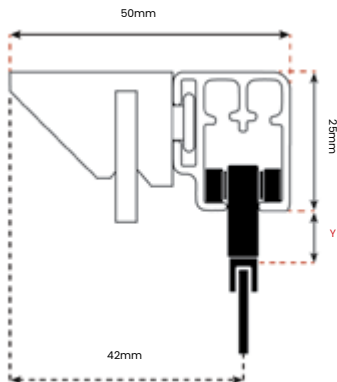

Specs Brackets and Gliders

STANDARD

--- WAVE STRAIGHT ---

--- WAVE BEND ---

	5080804000	6036	GLWG7WH6-6cm	GLWG7WH-8cm	8627 - 6cm	8625 - 8cm
Y=						
	19mm	9mm	9.5mm	9.5mm	19mm	19mm

Lever Lock Ceiling Bracket

3cm Lever Lock Wall Bracket

### 7cm Lever Lock Wall Bracket

### Extendible Face Fix

110mm or 160 mm