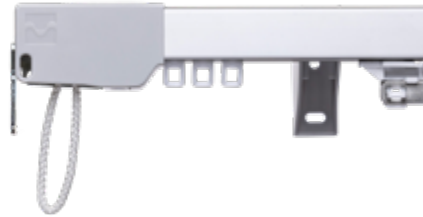

6220 - 18kg

[Click here to see online](#)

White

Silver

Sleek and contemporary, this high performance hand drawn track is suitable for medium to heavy-weight curtains. Purpose designed for direct ceiling/recess fixing for a neat, attractive track.  
Available in Corded and Hand Drawn options.

Specs Brackets and Gliders

STANDARD

--- WAVE STRAIGHT ---

--- WAVE BEND ---

	5080804000	6036	GLWG7WH6-6cm	GLWG7WH-8cm	8627 - 6cm	8625 - 8cm
Y=						
	19mm	9mm	9.5mm	9.5mm	19mm	19mm

Lever Lock Ceiling Bracket

3cm Lever Lock Wall Bracket

### Extendible Face Fix

110mm or 160 mm