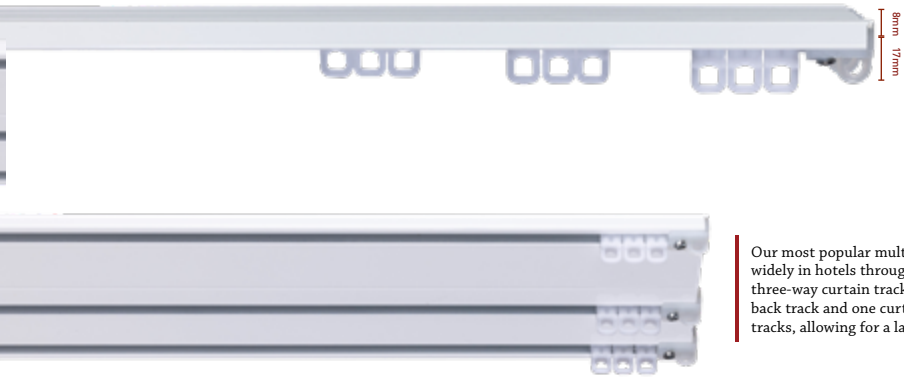

5408 - 20kg

[Click here to see online](#)

Our most popular multi-channel track, used widely in hotels throughout Europe. The three-way curtain track allows a voile on the back track and one curtain on each of the front tracks, allowing for a large overlap.

White

Mounted directly onto the ceiling - No pre-drilled holes but a mounting groove in the profile

	STANDARD	WAVE	
	GLSD5WH	GLWG7WH6-6cm	GLWG7WH-8cm
Y=			
	13mm	9.5mm	9.5mm