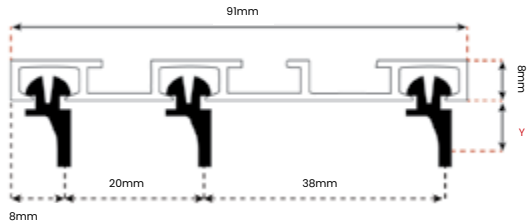

5408 - 20kg

[Click here to see online](#)

Our most popular multi-channel track, used widely in hotels throughout Europe. The three-way curtain track allows a voile on the back track and one curtain on each of the front tracks, allowing for a large overlap.

White

Mounted directly onto the ceiling - No pre-drilled holes but a mounting groove in the profile

	STANDARD	WAVE	
	GLSD5WH	GLWG7WH6-6cm	GLWG7WH-8cm
Y=			
	13mm	9.5mm	9.5mm