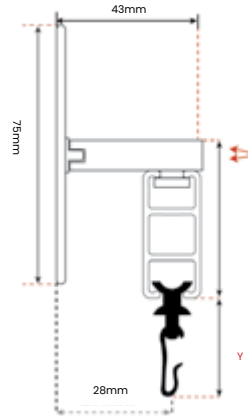

Specs Brackets and Gliders

Article Number	5006	5110
Bracket Size	6cm	10cm
X=	63mm	103mm
Z=	63mm	103mm

5739K	5091
	
23mm	23mm

Wall Fix - L

Ceiling Fix

Suspended Bracket

Side Angle Bracket Adjustable Side to Side

Side Bracket

Side Angle Bracket Adjustable Up and Down