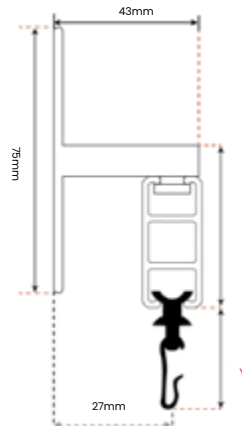

Specs Brackets and Gliders

Article Number	5006	5110
Bracket Size	6cm	10cm
X=	63mm	103mm
Z=	63mm	103mm

5739K	5091
	
23mm	23mm

Wall Fix - L

Ceiling Fix

Suspended Bracket

Side Angle Bracket Adjustable Side to Side

Side Bracket

Side Angle Bracket Adjustable Up and Down