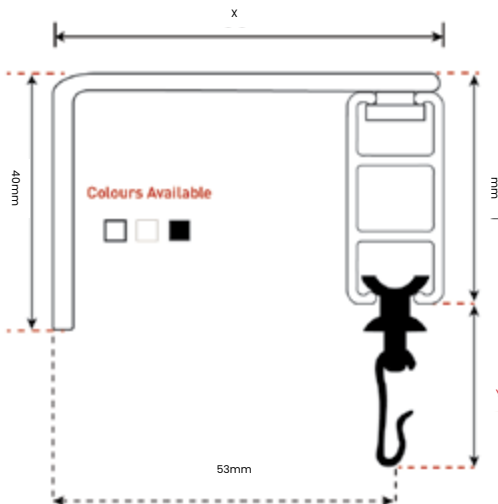

White

Black

Silver

Developed for technical curtain solutions in hospitals and health care facilities. Whether for light weight or heavy weight curtain solutions, the cubicle track has a wide variety of flexible options. Popular as roomdivider, for ceiling curtains and for bathrooms as well.

Specs Brackets and Gliders

Article Number	5006	5110
Bracket Size	6cm	10cm
X=	63mm	103mm
Z=	63mm	103mm

5739K	5091
	
23mm	23mm

Wall Fix - L

Ceiling Fix

Suspended Bracket

Side Angle Bracket Adjustable Side to Side

Side Bracket

Side Angle Bracket Adjustable Up and Down