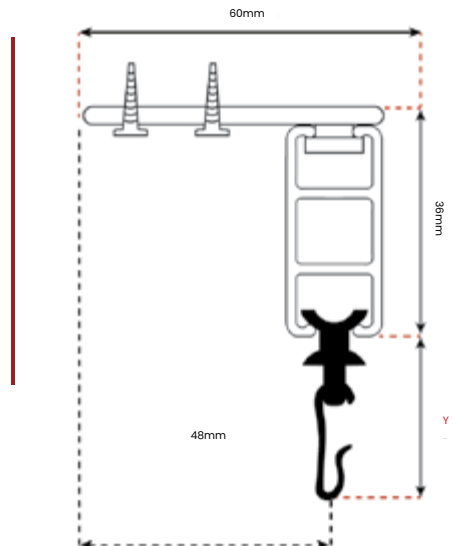

Specs Brackets and Gliders

Article Number	5006	5110
Bracket Size	6cm	10cm
X=	63mm	103mm
Z=	63mm	103mm

5739K	5091
	
23mm	23mm

Wall Fix - L

Ceiling Fix

Suspended Bracket

Side Angle Bracket Adjustable Side to Side

Side Bracket

Side Angle Bracket Adjustable Up and Down