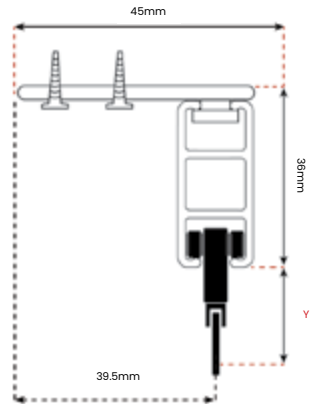

	STANDARD	WAVE			
	5080804000	GLWG7WH6-6cm	GLWG7WH-8cm	6036	14058
Y=					
	19mm	9.5mm	9.5mm	9mm	7mm

Wall Fix - Decorative Square Bracket

Ceiling Fix

Wall Fix - Double Decorative Square Bracket