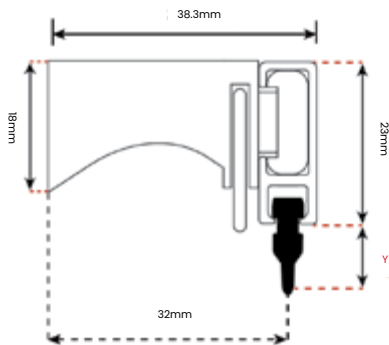

White

High performance with European standard 23 mm height. Easy to install, minimalistic and functional, the 2300 Track System is a popular track for hotel contract work due to its competitive price and versatility.

Specs Brackets and Gliders

Article Number	2023	2024	2025	2026	560-07	560-09	560-14	560-19
Bracket Size	3cm	4cm	5cm	6cm	7cm	9cm	14cm	19cm
X=	38mm	48mm	58mm	68mm	60mm	80mm	130mm	192mm
Z=	34mm	44mm	54mm	64mm	72mm	92mm	142mm	192mm

	STANDARD	WAVE	WAVE
Y=			
	4050WH	4041-6cm	4042-8cm
	6mm	6mm	6mm

Wall Fix

Ceiling Fix

Wall Fix - L