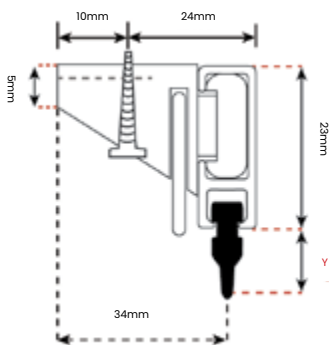

White

High performance with European standard 23 mm height. Easy to install, minimalistic and functional, the 2300 Track System is a popular track for hotel contract work due to its competitive price and versatility.

Specs Brackets and Gliders

Article Number	2023	2024	2025	2026	560-07	560-09	560-14	560-19
Bracket Size	3cm	4cm	5cm	6cm	7cm	9cm	14cm	19cm
X=	38mm	48mm	58mm	68mm	60mm	80mm	130mm	192mm
Z=	34mm	44mm	54mm	64mm	72mm	92mm	142mm	192mm

	STANDARD	WAVE	WAVE
Y=			
	4050WH	4041-6cm	4042-8cm
	6mm	6mm	6mm

Wall Fix

Ceiling Fix

Wall Fix - L