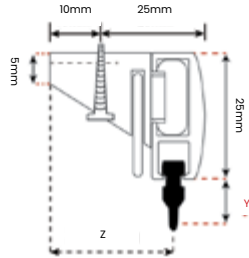

- Better Light Control
- Smooth Operation
- Enhanced Aesthetics
- Space Efficiency
- Improved Functionality
- Reduced Noise

Specs Brackets and Gliders

Article Number	2023	2024	2025	2026	560-07	560-09	560-14	560-19
Bracket Size	3cm	4cm	5cm	6cm	7cm	9cm	14cm	19cm
X=	38mm	48mm	58mm	68mm	78mm	80mm	130mm	180mm
Z=	34mm	44mm	54mm	64mm	74mm	94mm	144mm	194mm

STANDARD	WAVE	
4050WH	4041-6cm	4042-8cm
Y= 		
7mm	7mm	7mm

Wall Fix

Ceiling Fix

Wall Fix - L

Wall Fix- 2005 Decorative