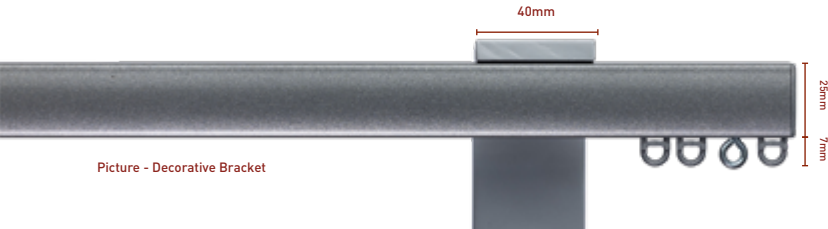

Picture - Standard Bracket

							
White	Off-White	Gold	Antique Brass	Black	French Grey	Stone	Metallic Silver
							
Slate Grey	Leaf Green	Coastal Blue	Anthracite				

With colour coordinated nylon fittings and standard bracket covers. Compatible with square single and double brackets (bracket available in 5 colours)

Picture - Decorative Bracket