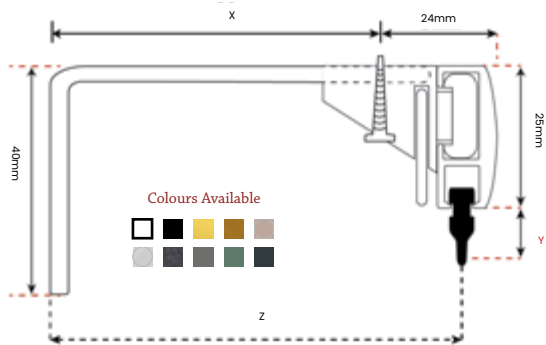

- Better Light Control
- Smooth Operation
- Enhanced Aesthetics
- Space Efficiency
- Improved Functionality
- Reduced Noise

Specs Brackets and Gliders

Article Number	2023	2024	2025	2026	560-07	560-09	560-14	560-19
Bracket Size	3cm	4cm	5cm	6cm	7cm	9cm	14cm	19cm
X=	38mm	48mm	58mm	68mm	78mm	80mm	130mm	180mm
Z=	34mm	44mm	54mm	64mm	74mm	94mm	144mm	194mm

STANDARD	WAVE	
4050WH	4041-6cm	4042-8cm
Y= 		
7mm	7mm	7mm

Wall Fix

Ceiling Fix

Wall Fix - L

Wall Fix- 2005 Decorative