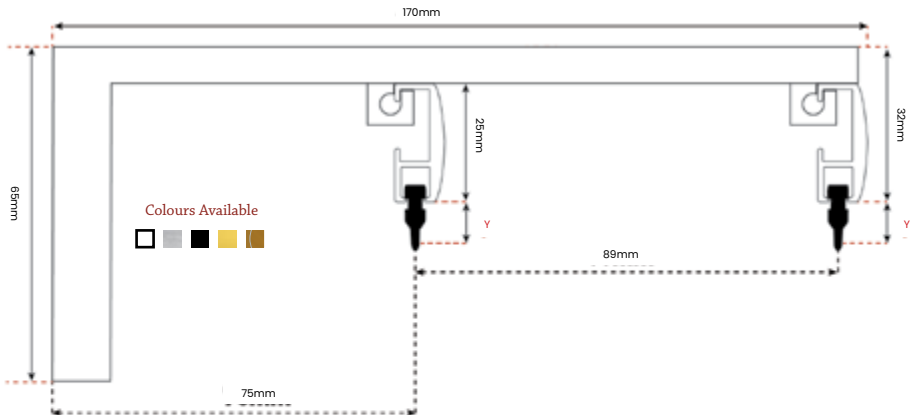

Wall Fix- Double Decorative Bracket and Joiner

Note.- Please note Joiner is sold separatley

Side Bracket