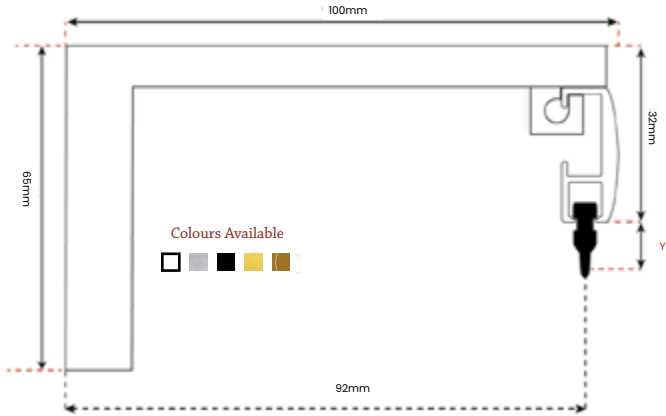

Wall Fix-Decorative Bracket and Joiner

Note.- Please note Joiner is sold separatley