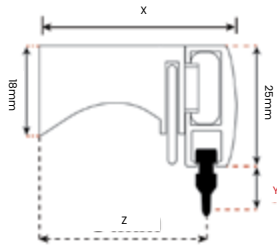

- Better Light Control
- Smooth Operation
- Enhanced Aesthetics
- Space Efficiency
- Improved Functionality
- Reduced Noise

Specs Brackets and Gliders

Article Number	2023	2024	2025	2026	560-07	560-09	560-14	560-19
Bracket Size	3cm	4cm	5cm	6cm	7cm	9cm	14cm	19cm
X=	38mm	48mm	58mm	68mm	78mm	80mm	130mm	180mm
Z=	34mm	44mm	54mm	64mm	74mm	94mm	144mm	194mm

STANDARD	WAVE	
4050WH	4041-6cm	4042-8cm
Y= 		
7mm	7mm	7mm

Wall Fix

Ceiling Fix

Wall Fix - L

Wall Fix- 2005 Decorative