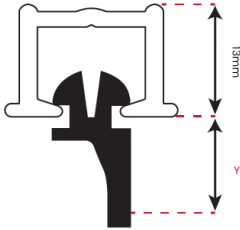

1500 - Recessed Track - 14kg

Specs Gliders

White

1500 has pre-drilled holes every 15 cm for recessing and mounting directly into the ceiling. Delivered in lengths of 6 meters. Can be bent and curved.

STANDARD

WAVE

Y=

| | GLSD5WH | GLWG7WH6-6cm | GLWG7WH-8cm |
|--|---------|--------------|-------------|
| | | | |
| | 13mm | 9.5mm | 9.5mm |