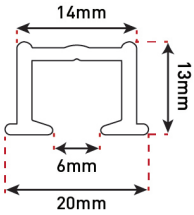

1500 - Recessed Track - 14kg

Specs Gliders

White

1500 has pre-drilled holes every 15 cm for recessing and mounting directly into the ceiling. Delivered in lengths of 6 meters. Can be bent and curved.

STANDARD

WAVE

Y=

| | GLSD5WH | GLWG7WH6-6cm | GLWG7WH-8cm |
|--|---------|--------------|-------------|
| | | | |
| | 13mm | 9.5mm | 9.5mm |