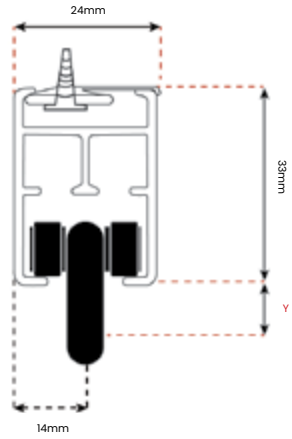

### Specs Brackets and Gliders

Extendible - Wall Fix

105mm or 155 mm

Wall Fix - Square

Colours Available

Ceiling Fix

Article Number: 1415

Article Number: 4907000004-01

[Click here to see online](#)

1500 - Recessed Track - 14kg

Specs Gliders

White

1500 has pre-drilled holes every 15 cm for recessing and mounting directly into the ceiling. Delivered in lengths of 6 meters. Can be bent and curved.

STANDARD

--- WAVE ---

	GLSD5WH	GLWG7WH6-6cm	GLWG7WH-8cm
Y=			
	13mm	9.5mm	9.5mm