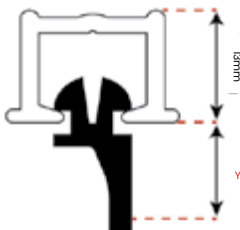

[Click here to see online](#)

1500 - Recessed Track - 14kg

Specs Gliders

White

1500 has pre-drilled holes every 15 cm for recessing and mounting directly into the ceiling. Delivered in lengths of 6 meters. Can be bent and curved.

STANDARD

--- WAVE ---

	GLSD5WH	GLWG7WH6-6cm	GLWG7WH-8cm
Y=			
	13mm	9.5mm	9.5mm