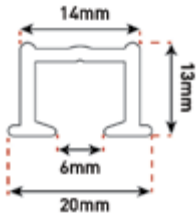

### Specs Brackets and Gliders

Extendible - Wall Fix

105mm or 155 mm

Wall Fix - Square

Colours Available

Ceiling Fix

Article Number: 1415

Article Number: 4907000004-01

[Click here to see online](#)

1500 - Recessed Track - 14kg

Specs Gliders

White

1500 has pre-drilled holes every 15 cm for recessing and mounting directly into the ceiling. Delivered in lengths of 6 meters. Can be bent and curved.

STANDARD

--- WAVE ---

	GLSD5WH	GLWG7WH6-6cm	GLWG7WH-8cm
Y=			
	13mm	9.5mm	9.5mm