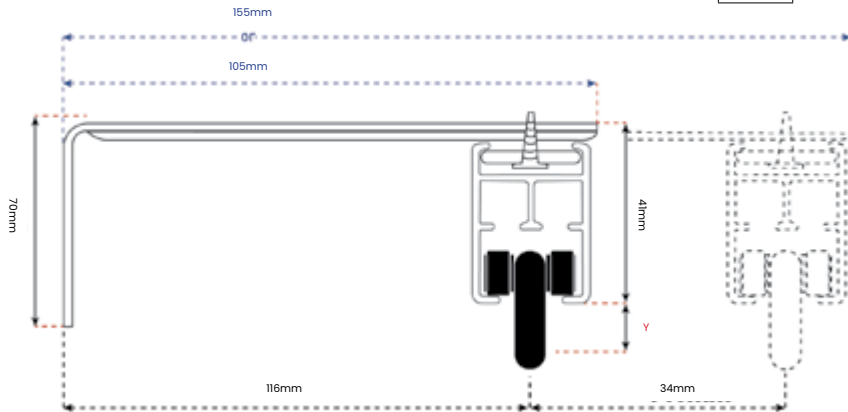

### Specs Brackets and Gliders

Extendible - Wall Fix

105mm or 155 mm

Wall Fix - Square

Colours Available

Ceiling Fix

Article Number: 1415

Article Number: 4907000004-01

[Click here to see online](#)

1500 - Recessed Track - 14kg

Specs Gliders

White

1500 has pre-drilled holes every 15 cm for recessing and mounting directly into the ceiling. Delivered in lengths of 6 meters. Can be bent and curved.

STANDARD

--- WAVE ---

	GLSD5WH	GLWG7WH6-6cm	GLWG7WH-8cm
Y=			
	13mm	9.5mm	9.5mm