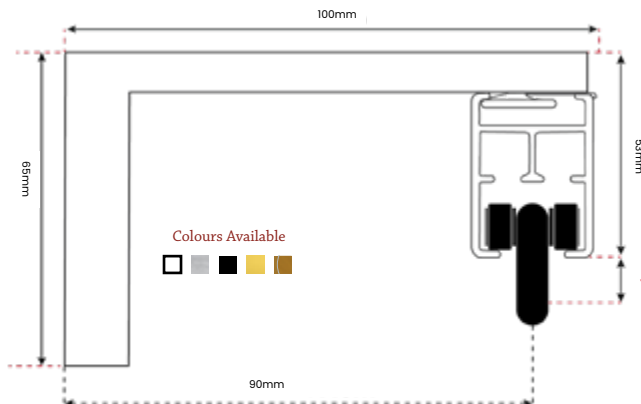

### Specs Brackets and Gliders

Extendible - Wall Fix

105mm or 155 mm

Wall Fix - Square

Colours Available

Ceiling Fix

Article Number: 1415

Article Number: 4907000004-01

[Click here to see online](#)

1500 - Recessed Track - 14kg

Specs Gliders

White

1500 has pre-drilled holes every 15 cm for recessing and mounting directly into the ceiling. Delivered in lengths of 6 meters. Can be bent and curved.

STANDARD

--- WAVE ---

	GLSD5WH	GLWG7WH6-6cm	GLWG7WH-8cm
Y=			
	13mm	9.5mm	9.5mm