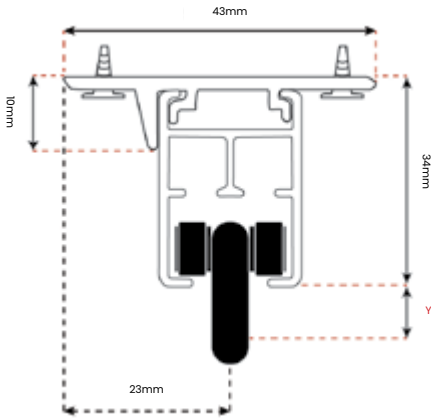

### Specs Brackets and Gliders

Extendible - Wall Fix

105mm or 155 mm

Wall Fix - Square

Colours Available

Ceiling Fix

Article Number: 1415

Article Number: 4907000004-01

[Click here to see online](#)

1500 - Recessed Track - 14kg

Specs Gliders

White

1500 has pre-drilled holes every 15 cm for recessing and mounting directly into the ceiling. Delivered in lengths of 6 meters. Can be bent and curved.

STANDARD

--- WAVE ---

	GLSD5WH	GLWG7WH6-6cm	GLWG7WH-8cm
Y=			
	13mm	9.5mm	9.5mm