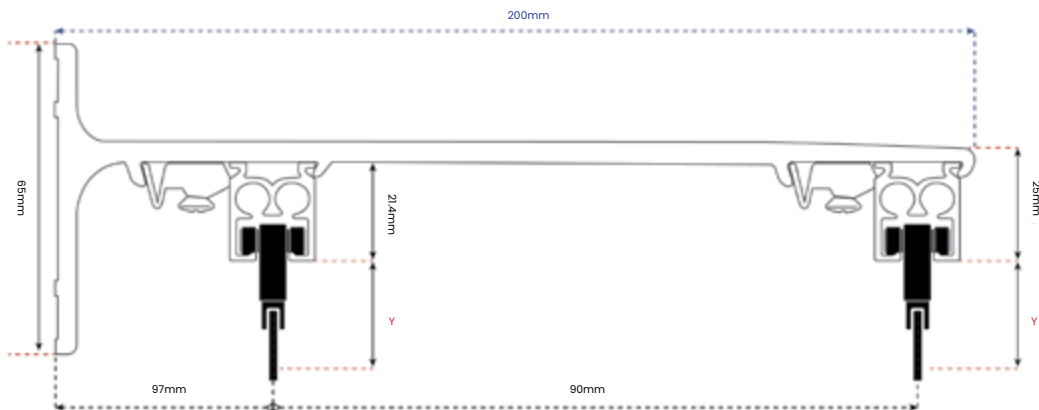

White

Cord operated track is a light to medium weight curtain track system. Enclosed cord channels ensure the cord does not slip out. Low friction gliders ensure a long lasting easy glide.

Specs Brackets and Gliders

Article Number	1107	5080124000
Bracket Size	7cm	10cm
X=	70mm	100mm
Z=	60mm	90mm

	STANDARD	WAVE	
	5080804000	GLWG7WH6-6cm	GLWG7WH-8cm
Y=			
	19mm	9.5mm	9.5mm

Extendible - Wall Fix

75mm or 115mm

Face Wall - Double

Wall Fix - Double

Ceiling Click Bracket