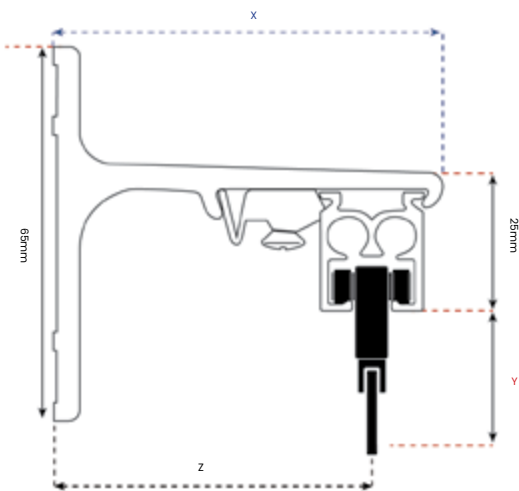

White

Cord operated track is a light to medium weight curtain track system. Enclosed cord channels ensure the cord does not slip out. Low friction gliders ensure a long lasting easy glide.

Specs Brackets and Gliders

Article Number	1107	5080124000
Bracket Size	7cm	10cm
X=	70mm	100mm
Z=	60mm	90mm

	STANDARD	WAVE	
	5080804000	GLWG7WH6-6cm	GLWG7WH-8cm
Y=			
	19mm	9.5mm	9.5mm

Extendible - Wall Fix

75mm or 115mm

Face Wall - Double

Wall Fix - Double

Ceiling Click Bracket