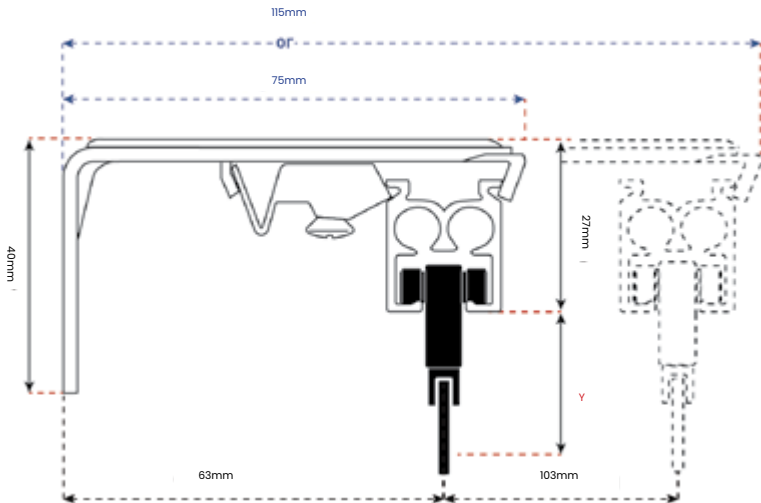

White

Cord operated track is a light to medium weight curtain track system. Enclosed cord channels ensure the cord does not slip out. Low friction gliders ensure a long lasting easy glide.

Specs Brackets and Gliders

Article Number	1107	5080124000
Bracket Size	7cm	10cm
X=	70mm	100mm
Z=	60mm	90mm

	STANDARD	WAVE	
	5080804000	GLWG7WH6-6cm	GLWG7WH-8cm
Y=			
	19mm	9.5mm	9.5mm

Extendible - Wall Fix

75mm or 115mm

Face Wall - Double

Wall Fix - Double

Ceiling Click Bracket