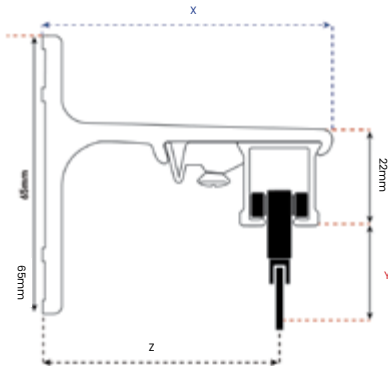

1021- 25kg

[Click here to see online](#)

Specs Brackets and Gliders

Sleek and durable hand drawn Curtain Track, available in White and Black finishes to match any interior. This fully bendable track is compatible with standard roller gliders and wave systems, supports curtains up to 20kg.

Wall Fix - 11107 / 5080124000

Article Number	11107	5080124000
Bracket Size	7.5cm	10cm
X=	75mm	100mm
Z=	62mm	87mm

STANDARD

WAVE

	5080804000	508082800	GLWG7WH6-6cm	GLWG7WH-8cm
Y=				
	19mm	19mm	9.5mm	9.5mm

Wall Fix - Double