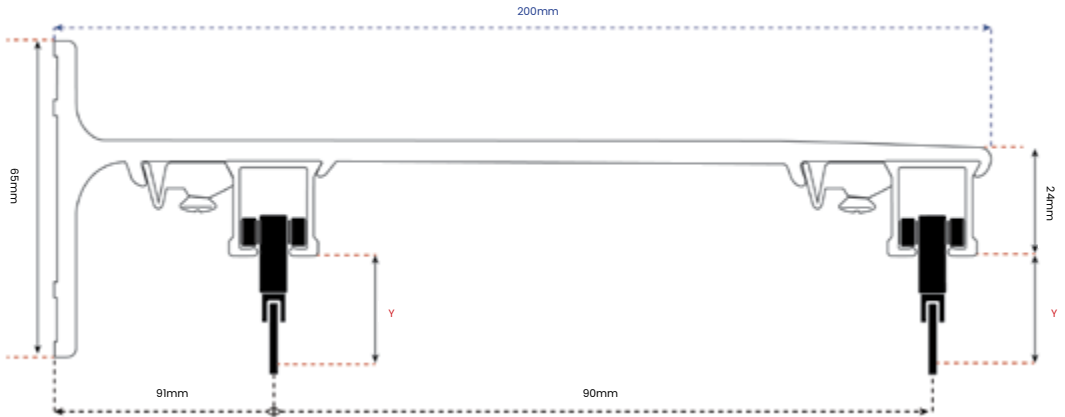

1021- 25kg

[Click here to see online](#)

Specs Brackets and Gliders

Sleek and durable hand drawn Curtain Track, available in White and Black finishes to match any interior. This fully bendable track is compatible with standard roller gliders and wave systems, supports curtains up to 20kg.

Wall Fix - 11107 / 5080124000

Article Number	11107	5080124000
Bracket Size	7.5cm	10cm
X=	75mm	100mm
Z=	62mm	87mm

STANDARD

WAVE

	5080804000	508082800	GLWG7WH6-6cm	GLWG7WH-8cm
Y=				
	19mm	19mm	9.5mm	9.5mm

Wall Fix - Double

Extendible Wall Fix

75mm or 115mm

Ceiling Click Bracket

Ceiling Click Bracket Cover Available