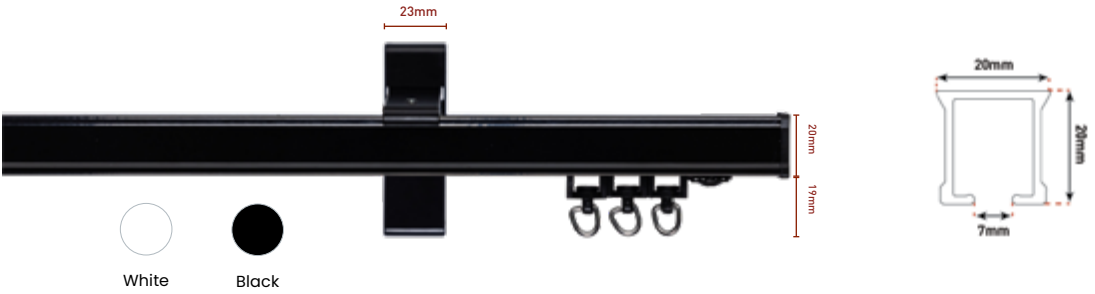

1021- 25kg

[Click here to see online](#)

Specs Brackets and Gliders

Sleek and durable hand drawn Curtain Track, available in White and Black finishes to match any interior. This fully bendable track is compatible with standard roller gliders and wave systems, supports curtains up to 20kg.

Wall Fix - 11107 / 5080124000

Article Number	11107	5080124000
Bracket Size	7.5cm	10cm
X=	75mm	100mm
Z=	62mm	87mm

STANDARD

WAVE

	5080804000	508082800	GLWG7WH6-6cm	GLWG7WH-8cm
Y=				
	19mm	19mm	9.5mm	9.5mm

Wall Fix - Double