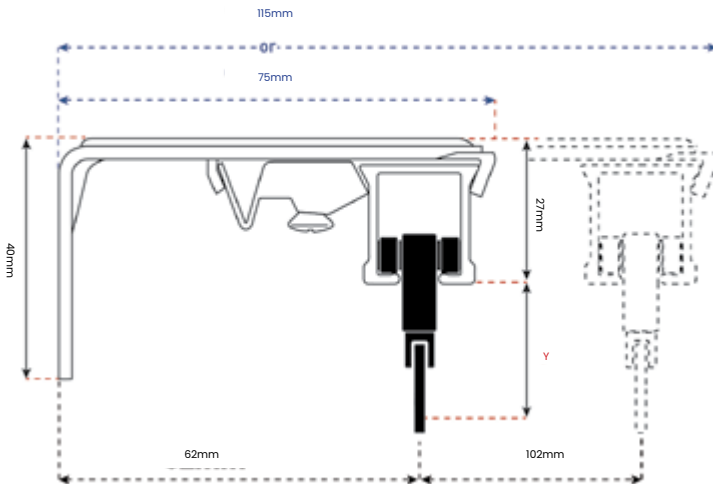

1021- 25kg

[Click here to see online](#)

Specs Brackets and Gliders

Sleek and durable hand drawn Curtain Track, available in White and Black finishes to match any interior. This fully bendable track is compatible with standard roller gliders and wave systems, supports curtains up to 20kg.

Wall Fix - 11107 / 5080124000

Article Number	11107	5080124000
Bracket Size	7.5cm	10cm
X=	75mm	100mm
Z=	62mm	87mm

STANDARD

WAVE

	5080804000	508082800	GLWG7WH6-6cm	GLWG7WH-8cm
Y=				
	19mm	19mm	9.5mm	9.5mm

Wall Fix - Double

Extendible Wall Fix

75mm or 115mm

Ceiling Click Bracket

Ceiling Click Bracket Cover Available