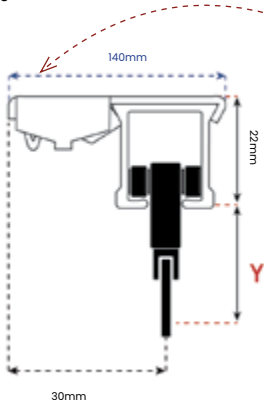

Wall Fix - 11107 / 5080124000

Article Number	11107	5080124000
Bracket Size	7.5cm	10cm
X=	75mm	100mm
Z=	62mm	87mm

STANDARD

WAVE

	5080804000	508082800	GLWG7WH6-6cm	GLWG7WH-8cm
Y=				
	19mm	19mm	9.5mm	9.5mm

Wall Fix - Double

Extendible Wall Fix

75mm or 115mm

Ceiling Click Bracket

Ceiling Click Bracket Cover Available