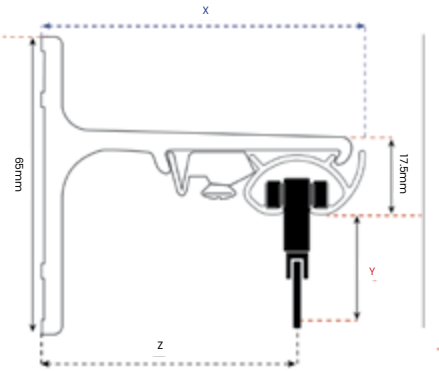

White

Black

Compatible with our Asymmetric Gliders, this track guarantees you a smooth experience gliding your curtains. Lightweight giving you endless customizing possibilities!

Specs Brackets and Gliders

Article Number	11107	5080124000
Bracket Size	7cm	10cm
X=	73mm	100mm
Z=	58mm	90mm

	STANDARD		WAVE	
Y=	5080804000	GLSD5WH	GLWG7WH6-6cm	GLWG7WH-8cm
	19mm	13mm	9.5mm	9.5mm

Wall Fix - 11107 / 5080124000

Extendible Wall Fix

WallFix Double Bracket with Clip