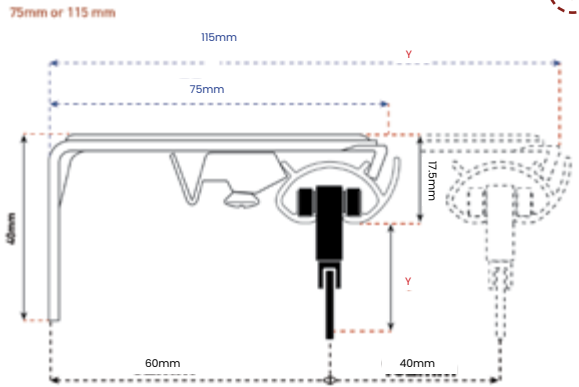

White

Black

Compatible with our Asymmetric Gliders, this track guarantees you a smooth experience gliding your curtains. Lightweight giving you endless customizing possibilities!

Specs Brackets and Gliders

Article Number	11107	5080124000
Bracket Size	7cm	10cm
X=	73mm	100mm
Z=	58mm	90mm

	STANDARD		WAVE	
Y=	5080804000	GLSD5WH	GLWG7WH6-6cm	GLWG7WH-8cm
	19mm	13mm	9.5mm	9.5mm

Wall Fix - 11107 / 5080124000

Extendible Wall Fix