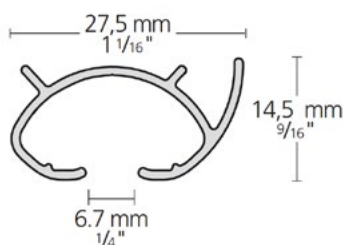

FEATURES

Hand Drawn

Light Weight

Wave Glider

Ceiling Mount

Wall Mount

TECHNICAL INFO

Applications : Domestic, Contract
 Use : Domestic / Contract
 Material : Aluminium alloy 6060/T6
 Accessories : Aluminium
 Track width : 27.5 mm
 Ext. dimensions: 27.5mm x 14.5mm
 Length : 580 cm***
 Thickness : 1.0 -1.2 mm
 Load : Maximum 12 kg
 Recommended glider :508-0700-000, 508-0700-002, 508-0700-004

AVAILABLE COLOURS

White

Black

ACCESSORIES / 1019 / HAND DRAWN

Box QTY: 10 x 5.8

P1019WH

1019 Curtain rail Profile
20x5.8mtrs

Colours: