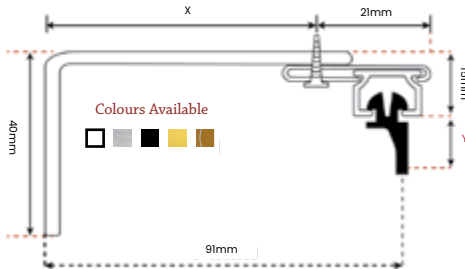

White

Silver

Suitable for sheers and light to medium weight curtains, Features pre-drilled screw holes every 48cm.

Specs Brackets and Gliders

Article Number	560-07	560-09	560-014	560-019
Bracket Size	7cm	9cm	14cm	19cm
X=	60mm	80mm	130mm	180mm

	STANDARD	WAVE			
	GLSD5WH	GLWG7WH6-6cm	GLWG7WH-8cm	6036	14058
Y=					
	13mm	9.5mm	9.5mm	9mm	7mm

Wall Fix

Ceiling Fix