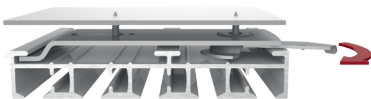

4 PANEL TRACK / CORD DRAWN

High quality aluminium 4-way panel track with cord operation. The ideal solution for covering larger windows and doors. Can also be used as visual room dividers. Panels are easy to remove for cleaning.

INFO

Applications : Domestic
 Use : Panel track systems
 Mounting : Ceiling, Wall
 Material : Aluminium alloy 6060/T6
 Colours : White
 Accessories : Plastic/metal

Track width : 6 mm
 Ext. dimensions : 69 mm x 15.6 mm
 Length : 600 cm
 Thickness : 1.0 -1.2 mm
 Load per mtr : Maximum 6 kg
 Bending : No

Recommended glider: 5430

Panel Track Cord Drawn standard:

- Single cord LHS
- One way draw
- 250cm cord drop

MOUNTING OPTIONS

COLOURS

White

STANDARD COMPONENTS / 4 PANEL TRACK / CORD DRAWN

Picture	Code	Description	Colour	Box Quantity
	5404	4 track panel profile	White	10 x 6 m
	5414	End cap for corded 4 track profiles	White	25 pcs
	5430	Panel holder profile with hook velcro	White	10 x 6m
	5418	Roller carrier for 5430	White	100 pcs
	5419	Roller carrier for 5430 with eye	White	100 pcs
	5422	T-Stop angle for 5430	White	100 pcs
	5423	Sloping stop-angle for 5430	White	100 pcs
	5424	L-Stop for 5430	White	100 pcs
	5426	Twist ceiling bracket	Metal	100 pcs
	5044	Stop screw	Metal	100 pcs
	2995/6	Aluminium bottom-weight (162 g, 20 x 3mm)	White	30 x 6m
	101.072	20mm Velcro loop tape (sew on)	White	25 mtr
	5416	Stop ring for cord	White	100 pcs
	5417	Guide for cord	White	100 pcs
	410863	3mm Cord	White	200 mtr roll
	6124	Cord tensioner	Silver	1 pcs