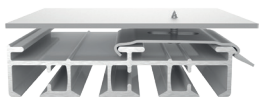

INFO

Applications: Domestic
 Use: Panel track systems
 Mounting: Ceiling, Wall
 Material: Aluminium alloy 6060/T6
 Colours: White
 Accessories: Plastic/metal

Track width: 6 mm
 Ext. dimensions: 69 mm x 15.6 mm
 Length: 600 cm
 Thickness: 1.0 -1.2 mm
 Load per mtr: Maximum 6 kg
 Bending: No

Recommended glider: 5430

Panel Track Hand Drawn standard:

- One way draw
- 4 panels LHS
- Draw rod

MOUNTING OPTIONS

COLOURS

White

STANDARD COMPONENTS / 4 PANEL TRACK / HAND DRAWN

Picture	Code	Description	Colour	Box Quantity
	5404	4 track panel profile	White	10 x 6 m
	5410	End cap for uncorded 4 track profiles	White	25 pcs
	5430	Panel holder profile with hook velcro	White	10 x 6m
	5418	Roller carrier for 5430	White	100 pcs
	5419	Roller carrier for 5430 with eye	White	100 pcs
	5422	T-Stop angle for 5430	White	100 pcs
	5423	Sloping stop-angle for 5430	White	100 pcs
	5424	L-Stop for 5430	White	100 pcs
	5426	Twist ceiling bracket	Metal	100 pcs
	5044	Stop screw	Metal	100 pcs
	2995/6	Aluminium bottom-weight (162g, 20 x 3mm)	White	30 x 6m
	101.072	20mm Velcro loop tape (sew on)	White	25 mtr
	1276	100cm Plastic coated draw rod	White	25 pcs

4 PANEL TRACK / CORD DRAWN

High quality aluminium 4-way panel track with cord operation. The ideal solution for covering larger windows and doors. Can also be used as visual room dividers. Panels are easy to remove for cleaning.