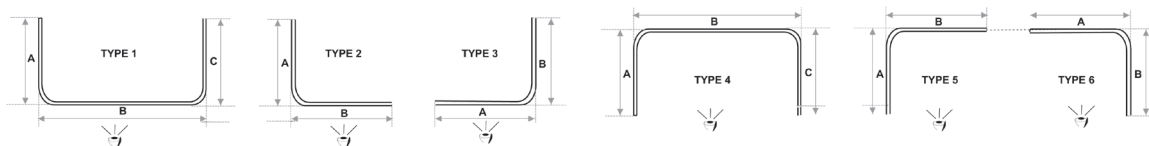

### INFO

Applications: Contract  
Uses: Healthcare, Retail  
Control: Hand drawn  
Cord options: No  
Bend options: Yes  
Ceiling mount: Yes

Wall mount: Yes  
Material: Aluminium alloy 6060/T6  
Accessories: Plastic/metal  
Track width: 6.0 mm  
Ext. dimensions: Ø28 mm  
Length: 600 cm

Thickness: 1.0 -1.2 mm  
Load: Maximum 4 kg\*  
Bending: R. 47 cm  
Recommended glider: 5738

9001 Cubicle standard:  
(unless specified)

- Split draw
- End bracket and cover
- 1m ceiling Stay

### BENDING OPTIONS

\*If the curtain track is made with bends, the maximum weight limit will be halved.