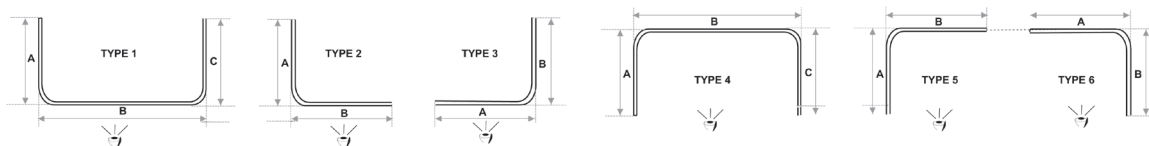

### INFO

Applications : Healthcare  
Use: Cubicle rail, Shower rail  
Control : Hand drawn  
Cord options : No  
Bend options : Yes  
Ceiling mount : Yes

Wall mount : Yes  
Material : Aluminium alloy 6060/T6  
Colours : Silver, White.  
Accessories : Plastic/metal  
Track width : 6 mm  
Ext. dimensions : 15 mm x 33 mm

Length : 600 cm  
Thickness : 1.0 -1.2 mm  
Load: Maximum 4 kg\*  
Bending : 11 cm radius  
Recommended glider: 5739/K

5001 Anti Ligature Standards  
(unless specified):

- Split draw
- Anti Ligature Wall bracket
- 1m Ceiling stay

### BENDING OPTIONS

\*If the curtain track is made with bends, the maximum weight limit will be halved.