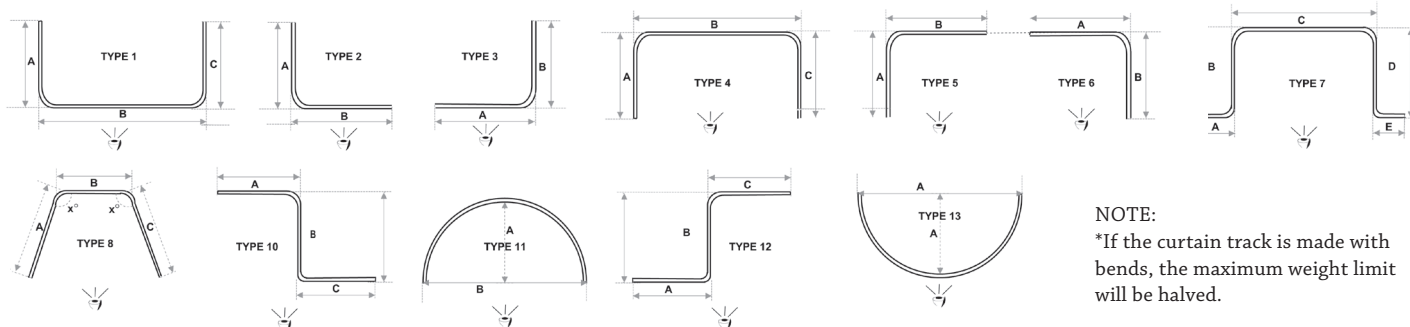

INFO

Applications : Domestic, Contract	Material : Aluminium alloy 6060/T6	Thickness : 1.0 -1.2 mm	1300 Standard (unless specified):
Control : Cord drawn	Colours : White	Load : Maximum 8 kg*	• Single cord RHS
Cord options : Single draw	Accessories : Plastic/metal	Bending: 47 cm radius	• Split draw
Bend options : Yes	Track width : 6 mm	Recommended glider: 5738	• 250cm cord drop
Ceiling mount : Yes	Ext. dimensions : 17 mm x 21.4 mm		• Ceiling fix bracket
Wall mount : Yes (with modification)	Length : 600 cm		

BENDING OPTIONS

NOTE:
*If the curtain track is made with bends, the maximum weight limit will be halved.

MOUNTING OPTIONS

Ceiling

Wall

Extendible Wall Bracket

COLOURS

White

Please refer to page 5-6 for Child Safety information.

STANDARD COMPONENTS / 1300 / CORD DRAWN

Picture	Code	Description	Colour	Box Quantity
	1300	Profile W17mm x H21.4mm	White	10 x 6 m
	5738	Nylon Glider (10 pcs on string)	White	2000 pcs
	1305	Cord wheel	White	25 pcs
	1304	Ceiling bracket	White	100 pcs
	1301/1303	Underlap guide Overlap master glide	White	10 pcs
	9306	Cord conductor	White	100 pcs
	410873	Cord 3.5 mm	White	200 m
	6124	Cord tensioner	Silver	1 pcs