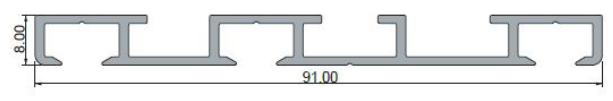

COLOURS

White