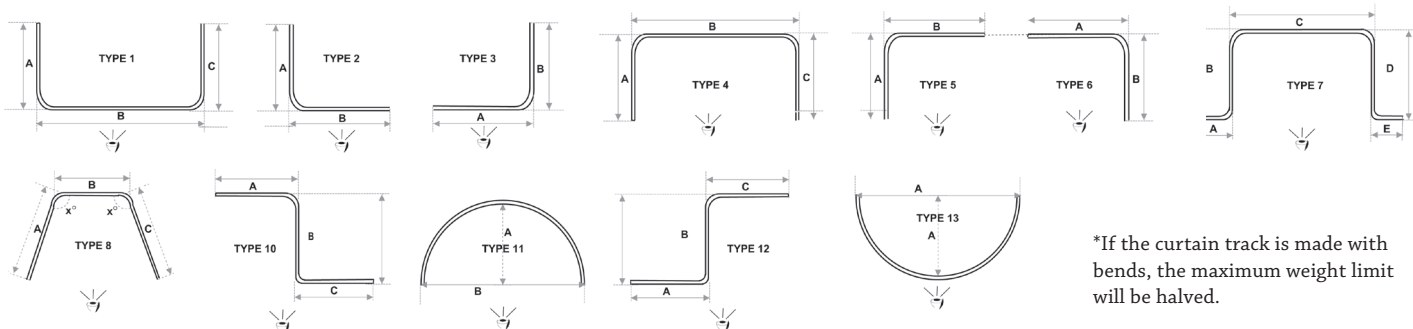

Ceiling mount : Yes
Wall mount : Yes
Material : Aluminium alloy 6060/T6
Colours : White
Accessories : Plastic/metal
Track width : 4 mm

Ext. dimensions : 8.3 mm x 23 mm
Length : 600 cm
Thickness : 1.0 -1.2 mm
Load : Maximum 9 kg*
Bending : 11 cm radius
Recommended glider : 4050 with

silicone, 4041, 4042

2300 Standards (unless specified):

- Split draw
- Ceiling fix bracket
- Nylon glider

BENDING OPTIONS

MOUNTING OPTIONS

Ceiling

Wall

Wall

Flush

COLOURS

Off White

STANDARD COMPONENTS / 2300 / HAND DRAWN

Picture	Code	Description	Colour	Box Quantity
	2300	Profile - W 8.3 mm x H 23mm	White	10 x 6 m
	4050	Nylon glider (20 pcs on string)	White	1000 pcs
	4060	End stop	White	100 pcs
	2000K	End cap	White	100 pcs
	2021	Lever lock ceiling bracket	White	50 pcs