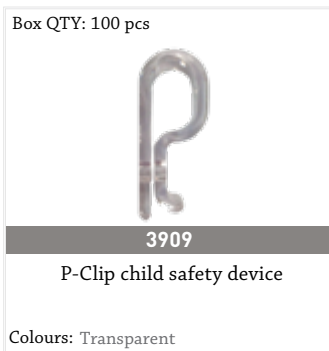

Where no specific cord drop measurement is given, CWF Ltd will supply a 250cm cord with all Made-to-Measure cord-drawn curtain tracks. A cord drop of 250cm allows enough length for the cord to reach floor level from an above average height window, so it can be adjusted as necessary and secured at a safe level. All cords can be easily adjusted on-site to reduce risk of strangulation. Please refer to installation instructions for how-to:

WHATSAPP

BUY ONLINE

CHILD SAFETY DEVICES - CORD DRAWN TRACKS

PLACEMENT OF CHILD SAFETY DEVICES

Secure the cord at the lowest point possible via an appropriate cord tensioner or a P-Clip. Please note that whilst this mitigates the risk, it does not eliminate the risk associated with child strangulation and entanglement. Therefore, end users must take appropriate steps to put additional controls in place to reduce the residual risk.