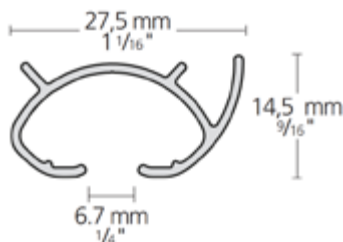

SCENARIO 1: $\geq 150\text{CM}$ FROM FLOOR

A curtain track cord can be secured no less than 150cm from the floor, however, it may be extremely difficult to operate the

curtain track because of the force required, depending on the weight and length of your curtains.

FEATURES

Hand Drawn

Light Weight

Wave Glider

Ceiling Mount

Wall Mount

TECHNICAL INFO

Applications : Domestic, Contract
 Use : Domestic / Contract
 Material : Aluminium alloy 6060/T6
 Accessories : Aluminium
 Track width : 27.5 mm
 Ext. dimensions: 27.5mm x 14.5mm
 Length : 580 cm***
 Thickness : 1.0 -1.2 mm
 Load : Maximum 12 kg
 Recommended glider :508-0700-000, 508-0700-002, 508-0700-004