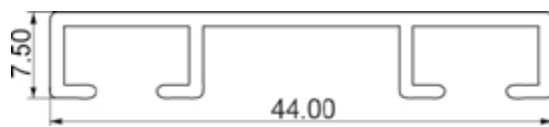

FEATURES

Hand Drawn

Direct
Ceiling Mount

TECHNICAL INFO

Applications : Contract
 Use : Hotel, Office, Restaurants, etc
 Material : Aluminium alloy 6060/T6
 Accessories : Plastic/metal
 Track width : 2x6 mm
 Ext. dimensions: W 44mm x H 7.5mm
 Length : 600cm
 Thickness : 1.0 -1.2 mm
 Load : 15kg (7.5kg per channel)
 Recommended glider :5721