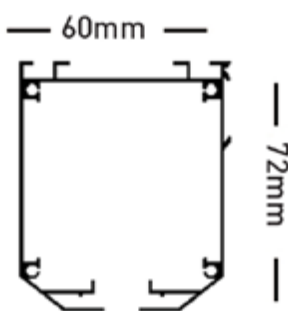

Applications : Domestic, Contract
 Use : Room, Living Room, Hotels, etc.
 Material : Aluminium alloy 6060/T6
 Accessories : Plastic/metal
 Ext. dimensions: W60mm x H72mm
 Length : Minimum 60cm
 Load : Maximum 10kg. / 20kg..