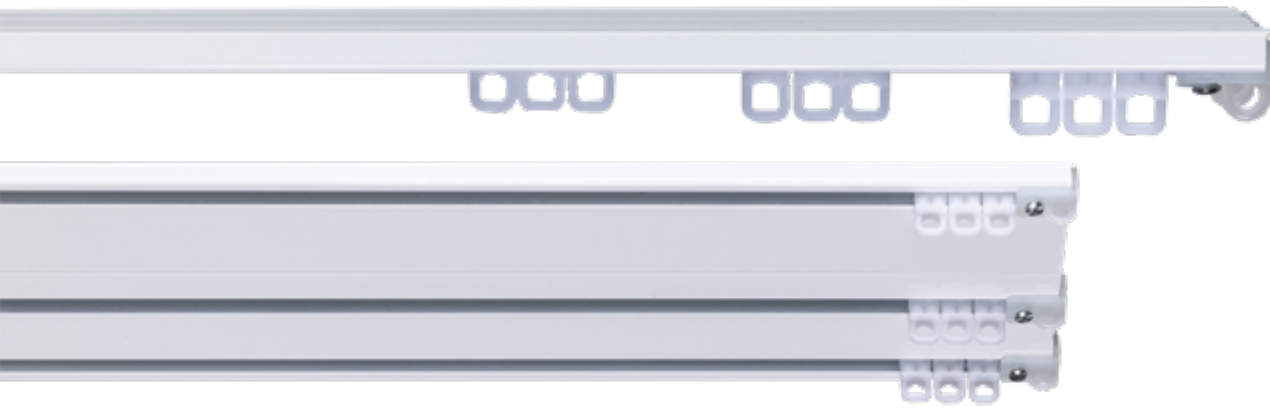

WHATSAPP

BUY ONLINE

CWF 5408

HAND DRAWN CURTAIN TRACK SYSTEM

CWF 5408 MULTI CHANNEL NARROW / 3-WAY HAND DRAWN CURTAIN TRACK SYSTEM

Our most popular multi-channel track, used widely in hotels throughout Europe. The three-way curtain track allows a voile on the back track and one curtain on each of the front tracks, allowing for a large overlap – essential for achieving exclusion of light in hotel rooms.