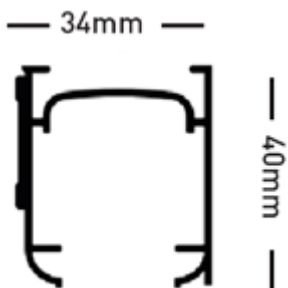

TECHNICAL INFO

Applications : Domestic, Contract
Use : Room, Living Room, Hotels, etc.
Material : Aluminium alloy 6060/T6
Accessories : Plastic/metal
Ext. dimensions: W34mm x H40mm
Length : Minimum 34cm
Thickness : 1.0 -1.2 mm
Load : 1:1 - 6 kg, 1:4 - 12kg

AVAILABLE COLOURS

Please refer to
page 101-102
for Child Safety
information.