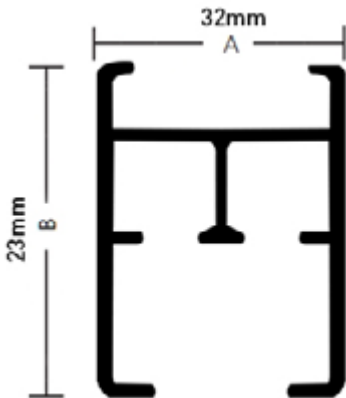

FEATURES

Cord Drawn

Bendable

Ceiling Mount

Wall Mount

TECHNICAL INFO

Applications : Domestic, Contract
 Use : Curtain Theaters, Museums, Hotels etc.
 Material : Aluminium
 Accessories : Plastic/metal
 Track width : 4 mm
 Ext. dimensions: 23 mm x 32 mm
 Length : Up to 1800 cm
 Thickness : 1.0 -1.2 mm
 Load : Maximum 40 kg*
 Bending : 47 cm radius
 Recommended glider : 490/610/100