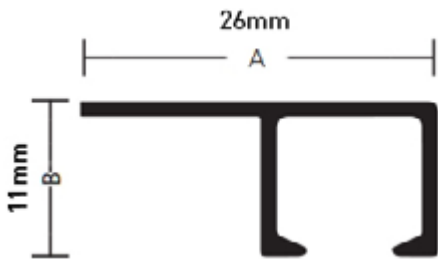

TECHNICAL INFO

Applications : Contract

Use : Hotel, Office, Restaurants etc.

Material : Aluminium alloy 6060/T6

Accessories : Plastic/metal

Track width : 6 mm

Ext. dimensions: W26mm x H11mm

Length : 600cm

Thickness : 1.0 -1.2 mm

Load : Maximum 10kg*

Recommended glider : 5721, 5730, 5735

9111 Standard (unless specified):

- Split draw
- Nylon gliders

AVAILABLE COLOURS

MOUNTING OPTIONS

The 9111 profile is mounted directly onto the ceiling. Pre-drilled holes every 19cm.

WHATSAPP

BUY ONLINE