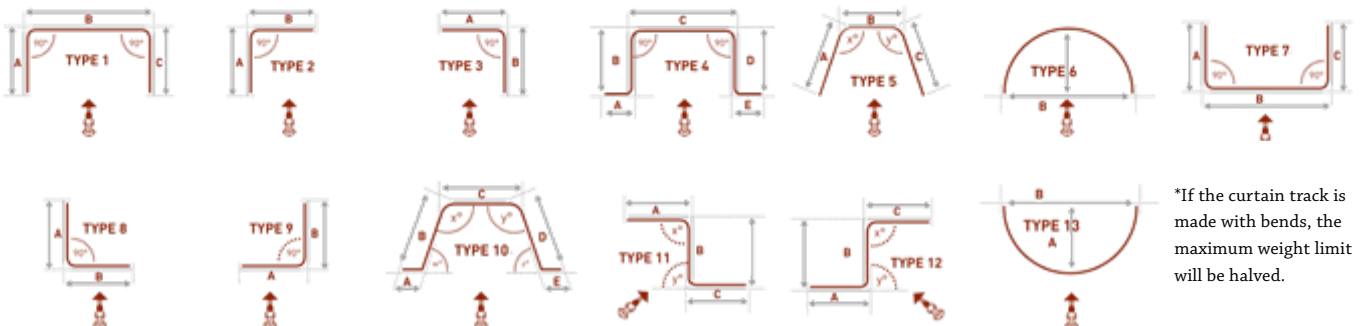

SCENARIO 1: $\geq 150\text{CM}$ FROM FLOOR

A curtain track cord can be secured no less than 150cm from the floor, however, it may be extremely difficult to operate the

curtain track because of the force required, depending on the weight and length of your curtains.

FEATURES

Hand Drawn

Bendable

Wave Glider

Ceiling Mount

Wall Mount

TECHNICAL INFO

Applications : Domestic, Contract
 Use : Curtain hanging in boats, caravans etc.
 Material : Aluminium alloy 6060/T6
 Accessories : Plastic/metal
 Track width : 4 mm
 Ext. dimensions: 10.5mm x 14.5mm
 Length : 600cm
 Thickness : 1.2 -3 mm
 Load : Maximum 12kg for 6mtr Length*
 Bending : 11 cm radius
 Recommended glider : 4050 with silicone, 4041, 4042

1005 Standards (unless specified):

- Split draw
- Ceiling fix bracket
- Nylon glider

AVAILABLE COLOURS

Off-White

BENDING OPTIONS

*If the curtain track is made with bends, the maximum weight limit will be halved.