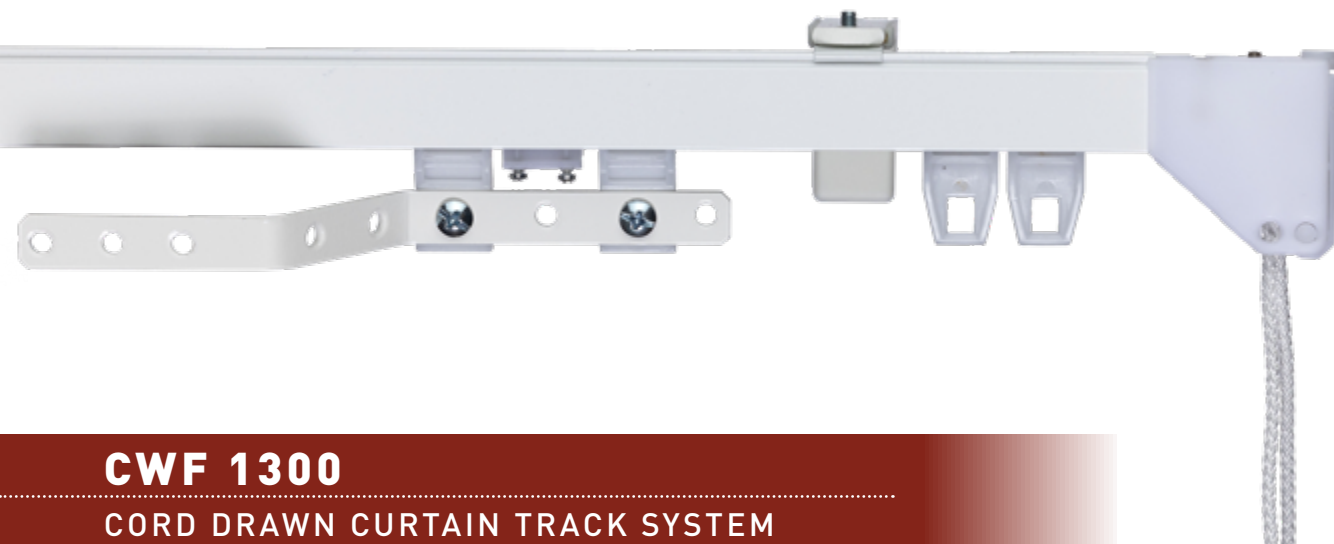

CWF 1300

CORD DRAWN CURTAIN TRACK SYSTEM

CWF 1300

CORD DRAWN CURTAIN TRACK SYSTEM

Strong and elegant, the CWF 1300 cord operated track is a light to medium weight curtain track system. Mainly developed for the contract market it is superb for use in hotels, offices and residential homes. Enclosed cord channels ensure the cord does not slip out. Low friction gliders ensure a long lasting easy glide.

FEATURES

Cord Drawn

Bendable

Wave Glider

Ceiling Mount

Wall Mount

TECHNICAL INFO

Applications : Domestic, Contract
 Use : Hotel, Office, Residential, etc.
 Control : Cord drawn
 Cord options : Single draw
 Material : Aluminium alloy 6060/T6
 Accessories : Plastic/metal
 Track width : 6 mm
 Ext. dimensions: 17 mm x 21.4 mm
 Length : 600cm
 Thickness : 1.0 -1.2 mm
 Load : Maximum 15kg*
 Bending : 47 cm radius
 Recommended glider : 5721