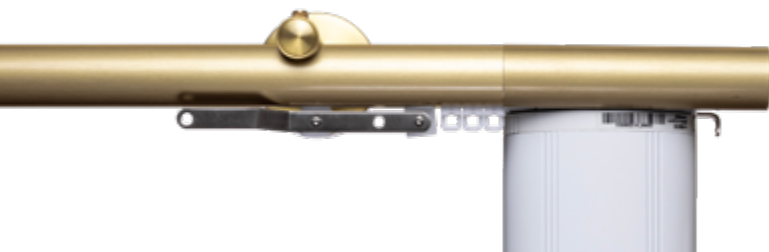

Round Bracket + Cylinder Finial - Gold