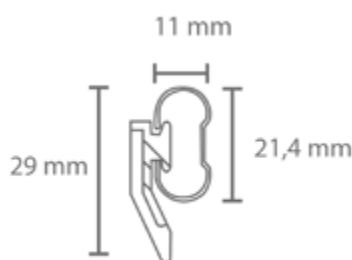

Cord Drawn

Light Weight

Ceiling Mount

Wall Mount

TECHNICAL INFO

Applications : Domestic, Contract
 Material : Powder coated steel
 Accessories : Plastic/metal
 Ext. dimensions: W11mm x H21.4mm
 Length From 72cm - 381cm
 Thickness : 1.0 -1.2 mm
 Load : Maximum 8kg*
 Recommended glider : n/a
 Cord drop: 200cm when extended