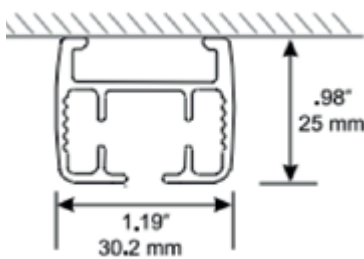

Remote

TECHNICAL INFO

Applications : Domestic, Contract
 Use : Curtain hanging in Hotels, House, etc.
 Material : Aluminium alloy 6060/T6
 Accessories : Plastic/metal
 Track width :
 Ext. dimensions: 30.2mm x 25mm
 Length :1000 cm
 Thickness : 1.0 -1.2 mm
 Load : Maximum 35kg /45 / 60 kg*
 Bending : Yes
 Recommended glider : 1781415, 8627