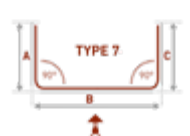

- CWF 1400 Standard (unless specified):
- Single cord RHS
- Split draw
- 250cm cord drop
- Ceiling fix bracket
- Wheel runner

AVAILABLE COLOURS

White

BENDING OPTIONS

*If the curtain track is made with bends, the maximum weight limit will be halved.