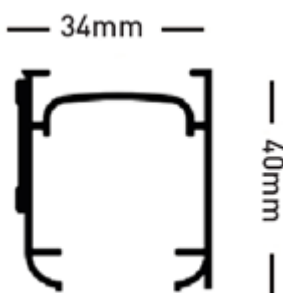

Applications : Domestic, Contract
 Use : Room, Living Room, Hotels, etc.
 Material : Aluminium alloy 6060/T6
 Accessories : Plastic/metal
 Ext. dimensions: W34mm x H40mm
 Length : Minimum 65cm
 Load : 4.5kg