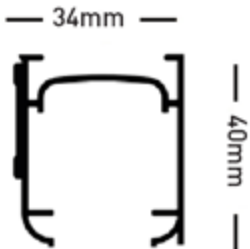

FEATURES

TECHNICAL INFO

Applications : Domestic, Contract
 Use : Room, Living Room, Hotels, etc.
 Material : Aluminium alloy 6060/T6
 Accessories : Plastic/metal
 Ext. dimensions: W34mm x H40mm
 Length : Minimum 34cm
 Thickness : 1.0 -1.2 mm
 Load : 1:1 - 6 kg, 1:4 - 12kg