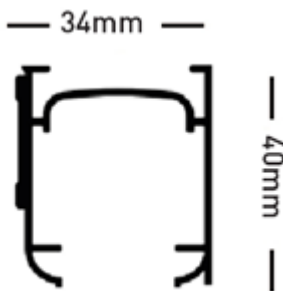

TECHNICAL INFO

Applications : Domestic, Contract
Use : Room, Living Room, Hotels, etc.
Material : Aluminium alloy 6060/T6
Accessories : Plastic/metal
Ext. dimensions: W34mm x H40mm
Length : Minimum 34cm
Thickness : 1.0 -1.2 mm
Load : 1:1 - 6 kg, 1:4 - 12kg

AVAILABLE COLOURS

Please refer to page 101-102 for Child Safety information.