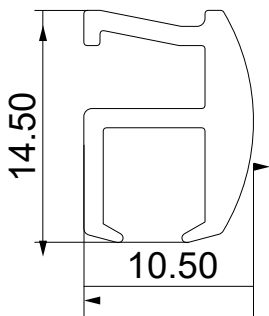

SCENARIO 1: $\geq 150\text{CM}$ FROM FLOOR

A curtain track cord can be secured no less than 150cm from the floor, however, it may be extremely difficult to operate the

curtain track because of the force required, depending on the weight and length of your curtains.

FEATURES

Hand Drawn

Bendable

Wave Glider

Ceiling Mount

Wall Mount

TECHNICAL INFO

Applications : Domestic, Contract
 Use : Curtain hanging in boats, caravans etc.
 Material : Aluminium alloy 6060/T6
 Accessories : Plastic/metal
 Track width : 4 mm
 Ext. dimensions: 10.5mm x 14.5mm
 Length : 600cm
 Thickness : 1.2 -3 mm
 Load : Maximum 12kg for 6mtr Length*
 Bending : 11 cm radius
 Recommended glider : 4050 with silicone, 4041, 4042