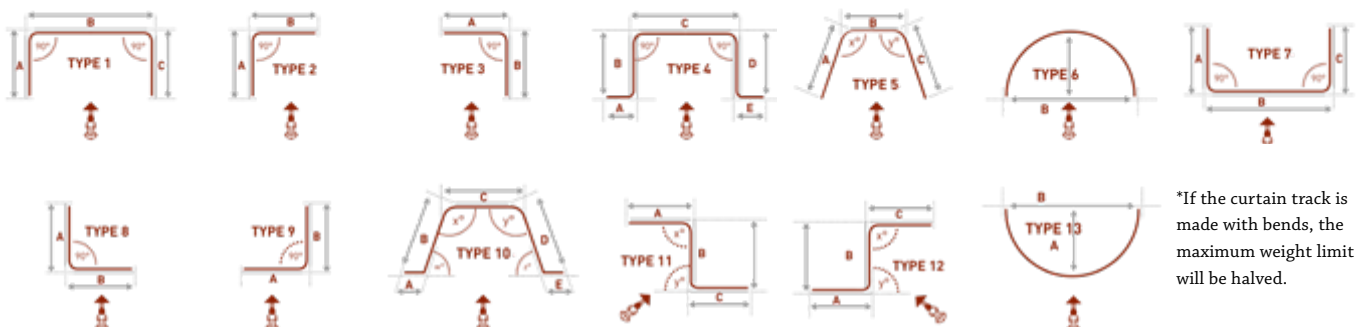

Applications : Domestic, Contract
 Use : Curtain hanging, Room Divideretc.
 Material : Aluminium alloy 6060/T6
 Accessories : Plastic/metal
 Track width : 6 mm
 Ext. dimensions: 15 mm x 33 mm
 Length : 600cm
 Thickness : 1.0 -1.8 mm
 Load : Maximum 25 kg*
 Bending : 11 cm radius
 Recommended glider : 5721, 5730, 5735, 6025

5001 Designer Standards (unless specified):

- Split draw
- Ceiling fix bracket
- Nylon glider

AVAILABLE COLOURS

White

Silver

Black

BENDING OPTIONS

*If the curtain track is made with bends, the maximum weight limit will be halved.