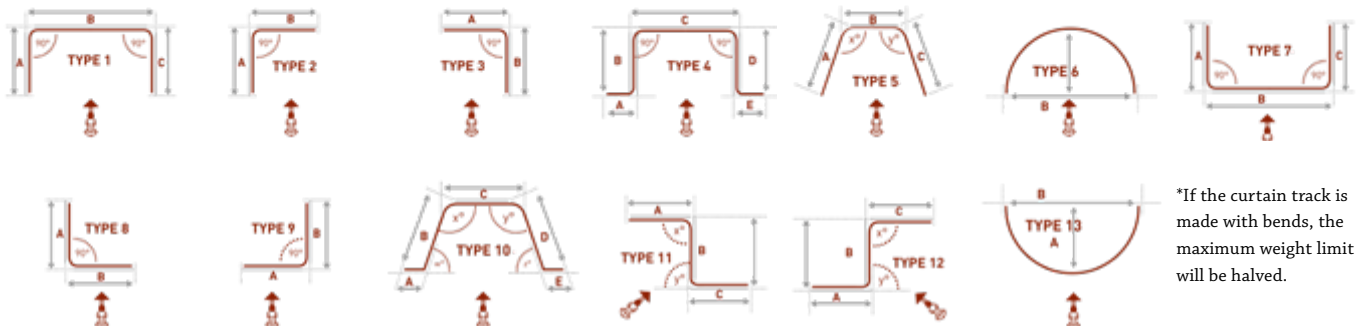

Circular Economy Tracks
Green Energy Extrusion powered by Watermills in Europe

WHATSAPP

BUY ONLINE

CWF 2300

HAND DRAWN CURTAIN TRACK SYSTEM

CWF 2300

HAND DRAWN CURTAIN TRACK SYSTEM

High performance with European standard 23 mm height. Easy to install, minimalistic and functional, the 2300 Track System is a popular track for hotel contract work due to its competitive price and versatility.

FEATURES

TECHNICAL INFO

Applications : Domestic, Contract
 Use : Curtain and picture hanging track
 Material : Aluminium alloy 6060/T6
 Accessories : Plastic/metal
 Track width : 4 mm
 Ext. dimensions: 8.3 mm x 23 mm
 Length : 600cm
 Thickness : 1.0 -1.2 mm
 Load : Maximum 15kg*
 Bending : 11 cm radius
 Recommended glider : 4050 with silicone, 4041, 4042

2300 Standards (unless specified):

- Split draw
- Ceiling fix bracket
- Nylon glider

AVAILABLE COLOURS

Off-White

BENDING OPTIONS

*If the curtain track is made with bends, the maximum weight limit will be halved.