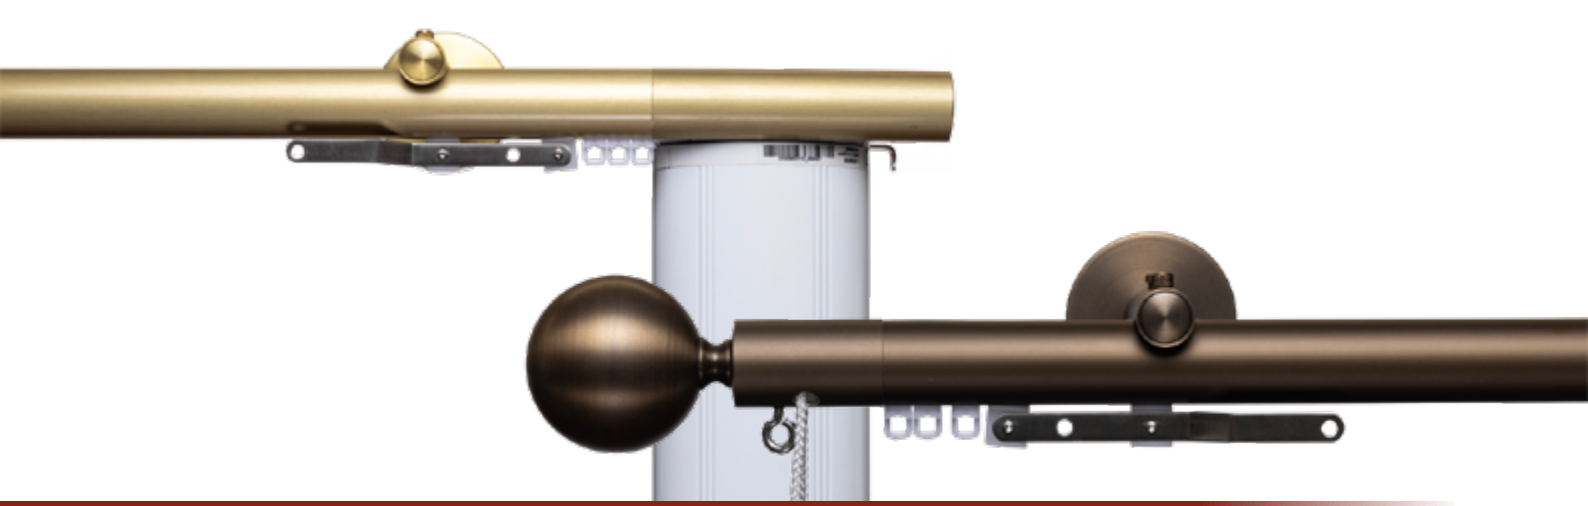

MOTES-G60RTS
Motor Glydea Ultra 60 RTS
**ELECTRIC

Colours:

CWF TECHNO 30

HAND DRAWN, CORDED, BATTERY & ELECTRIC

CWF TECHNO 30

HAND DRAWN, CORDED, BATTERY & ELECTRIC TRACK SYSTEM

Create a contemporary interior style with the Techno 30 curtain Track Pole. Offering a curtain pole aesthetic with the functionality of a track, the Techno 30 cord drawn pole features a pulley system concealed within a minimalist finial. Available in Motorized (Battery and Electric), Hand Drawn and Corded options the Techno 30 is built to last and is capable to support heavy weights as much as 60kg*