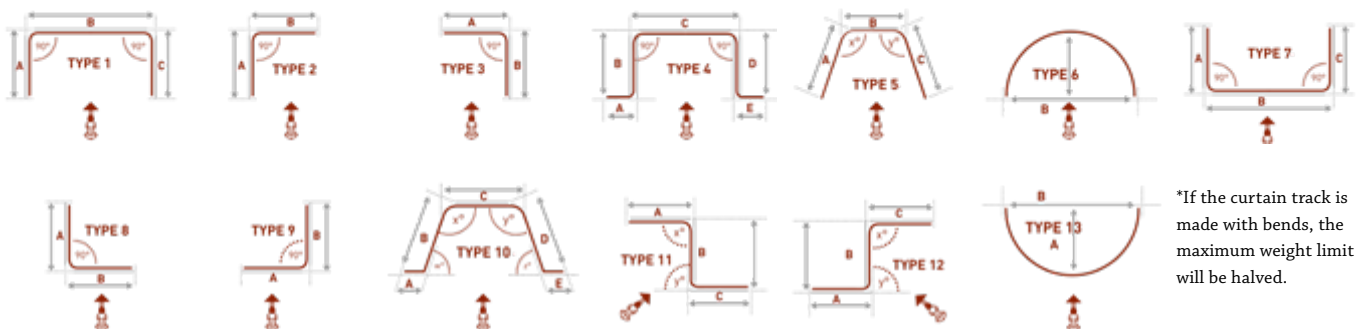

BENDING OPTIONS

*If the curtain track is made with bends, the maximum weight limit will be halved.