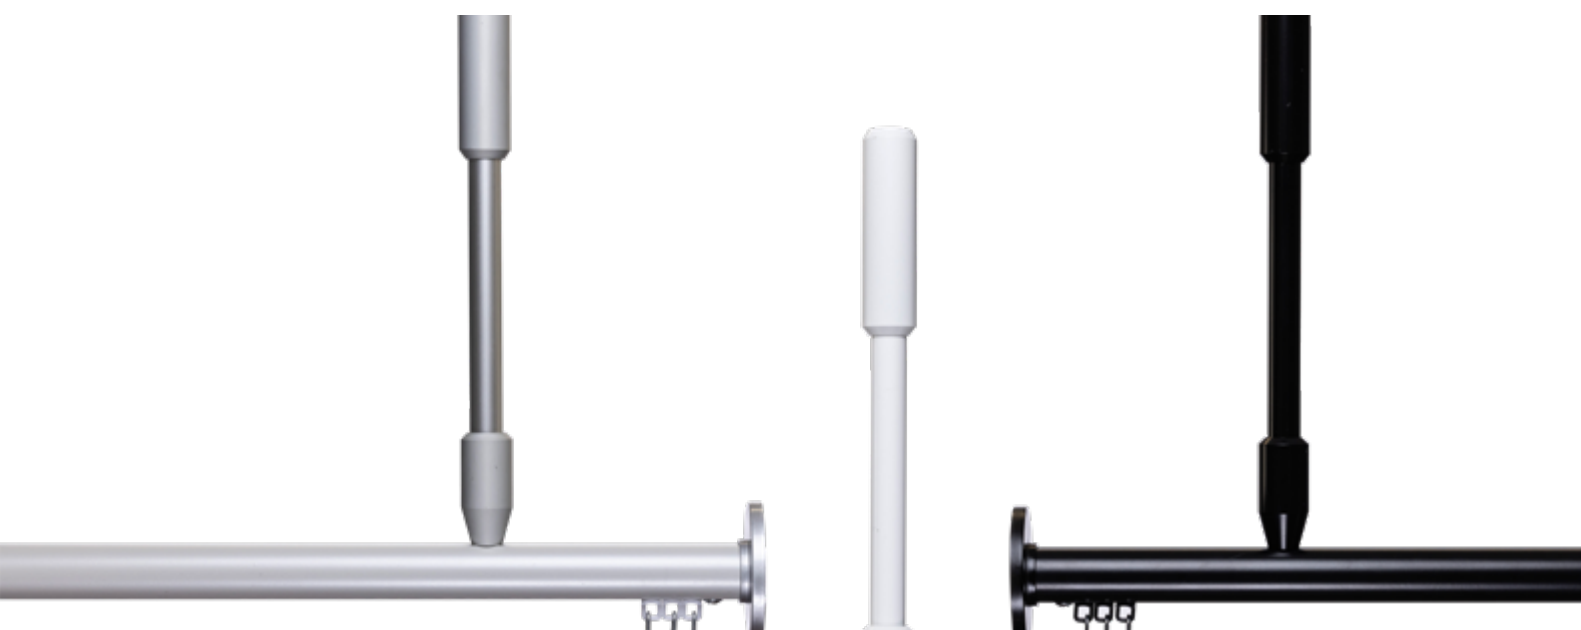

9001 Suspended - Black

9001 Suspended - Silver