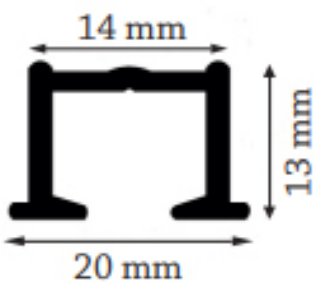

FEATURES

Hand Drawn

Bendable

Wave Glider

Ceiling Mount

Recessed

TECHNICAL INFO

Applications : Domestic, Contract
 Material : Aluminium alloy 6060/T6
 Accessories : Plastic/metal
 Track width : 6 mm
 Ext. dimensions: 20mm x 13mm
 Length : 600cm
 Thickness : 1.2 -3 mm
 Load : Maximum 14kg
 Bending : 47 cm radius
 Recommended glider : 5721, 1307, 5730, 5735, 14058, 6035, 6025