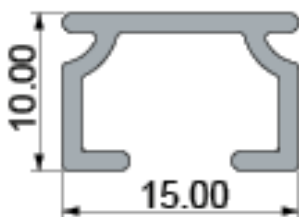

FEATURES

Hand Drawn

Wave Glider

Ceiling Mount

Wall Mount
(with modification)

TECHNICAL INFO

Applications : Domestic, Contract
 Material : Aluminium alloy 6060/T6
 Accessories : Plastic/metal
 Track width : 6 mm
 Ext. dimensions: 15 mm x 10 mm
 Length : 600cm
 Thickness : 1.0 -1.2 mm
 Load : Maximum 10kg*
 Recommended glider : 5721 with silicone, 5730, 5735