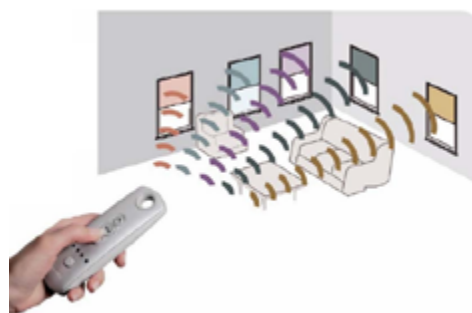

Multi channel operation

Operate 1 to 5 electric roller blinds (or other applications) individually or as a group. Expandable up to 16 channels with individual control.

CONTROLS / GLYDEA / IRISMO

Box QTY: 1 pcs

1810880
Smoove Origin RTS

Colours: ☐

Box QTY: 1 pcs

1810880
Smoove Origin RTS

Colours: ☐

Box QTY: 1 pcs

REMS01W
Telis Pure 1 Channel Remote

Colours: ☐

Box QTY: 1 pcs

REMS05W
Telis Pure 5 Channel Remote

Colours: ☐

Box QTY: 1 pcs

REMS16W
Telis Pure 16 Channel Remote

Colours: ☐

Box QTY: 1 pcs

REMS00W
Tahoma Switch Smart Home Hub

Colours: ☐

Box QTY: 1 pcs

REMS20W
Tahoma Mini Connectivity Kit

Colours: ☐