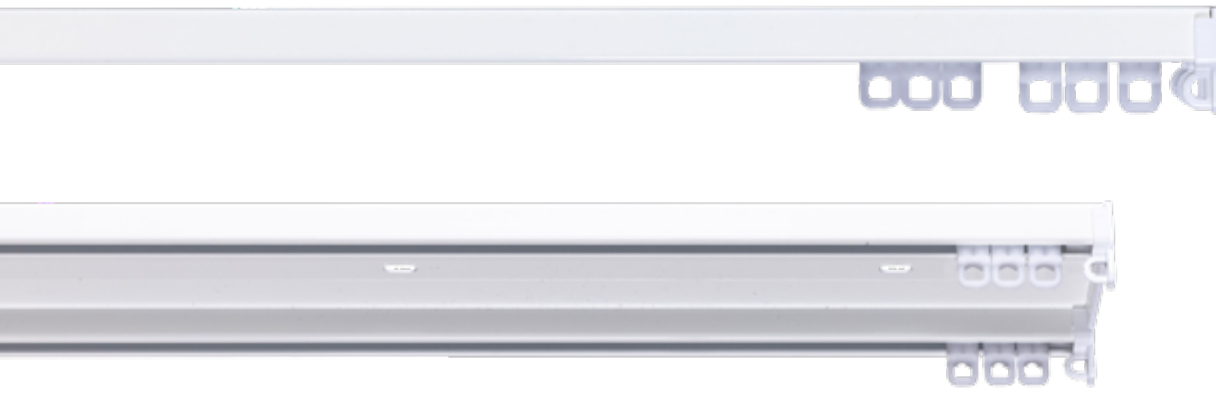

Box QTY: n/a

2026
Selection of Draw Rods (see page)

CWF 9920

HAND DRAWN CURTAIN TRACK SYSTEM

CWF 9920 MULTI CHANNEL WIDE / 2-WAY HAND DRAWN CURTAIN TRACK SYSTEM

Hand drawn, wide double curtain track ideal for contract applications such as hotels, offices and hospitals. Example use: Curtain on front, voile on rear.