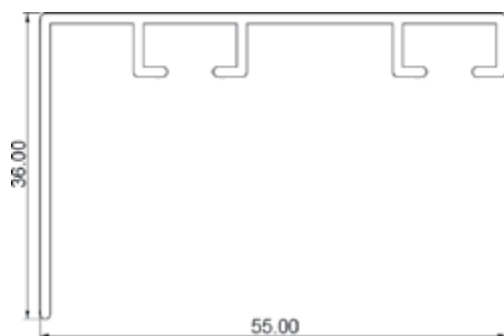

FEATURES

Hand Drawn

Direct
Ceiling Mount

TECHNICAL INFO

Applications : Contract
 Use : Hotel, Office, Restaurants, etc
 Material : Aluminium alloy 6060/T6
 Accessories : Plastic/metal
 Track width : 2 x 6 mm
 Ext. dimensions: W 55 mm x H 36mm
 Length : 600cm
 Thickness : 1.0 -1.2 mm
 Load : 15kg (7.5kg per channel)
 Recommended glider :5721