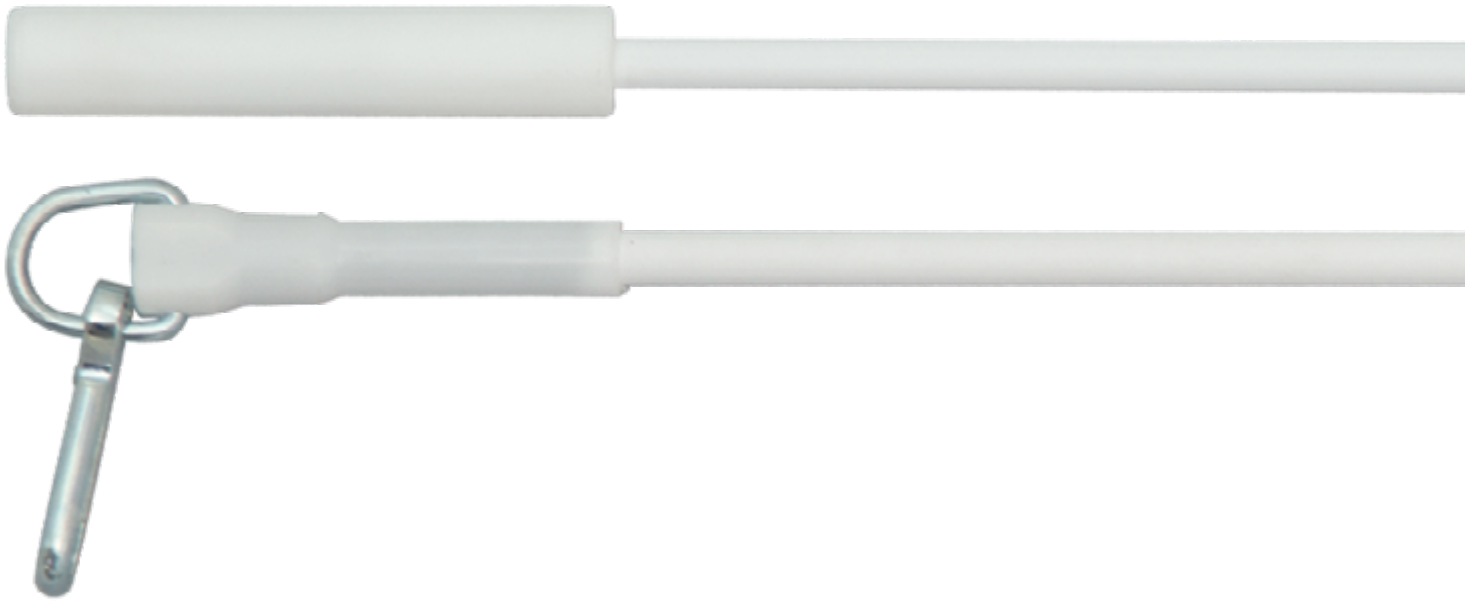

Colours:

Box QTY: 10 pcs

5784
155cm - 260cm Spring tension rod

Colours:

CWF CURTAIN DRAW RODS

Our curtain draw rods offer a wide selection of styles, sizes, and materials, including plastic, plexiglass, and aluminum options. These materials provide durability and versatility for various curtain types. Choose from modern plastic rods for a lightweight and budget-friendly option, sleek plexiglass rods for a contemporary look, or sturdy aluminum rods for added strength and stability. With our curtain draw rods, you can achieve the perfect fit and smooth operation for your curtains, while adding a touch of style to your window treatments.