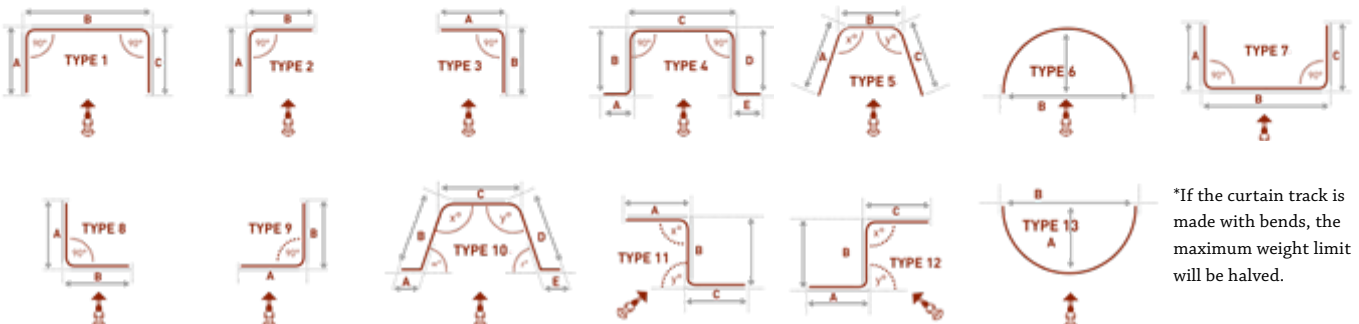

TECHNICAL INFO

Applications : Domestic, Contract
 Use : Curtain hanging, House, Office, etc.
 Material : Aluminium alloy 6060/T6
 Accessories : Plastic/metal
 Track width : 6 mm
 Ext. dimensions: 16.2mm x 13.5mm
 Length : 600cm
 Thickness : 1.0 -1.2 mm
 Load : Maximum 15kg*
 Bending : 11 cm radius
 Recommended glider : 5721, 5730, 5735, 6025

1100 Standard (unless specified):

- Split draw
- Ceiling fix bracket
- Nylon gliders

AVAILABLE COLOURS

White

Black

NEW LED LIGHT AVAILABLE

BENDING OPTIONS

*If the curtain track is made with bends, the maximum weight limit will be halved.