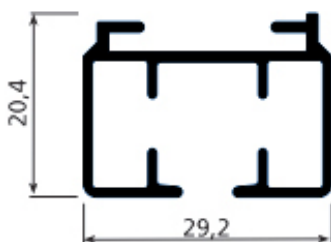

TECHNICAL INFO

Applications : Domestic, Contract
Material : Aluminium alloy 6060/T6
Accessories : Plastic/metal
Track width : 7 mm
Ext. dimensions: 20.4mm x 29.2mm
Length : 600cm
Thickness : 1.89-2.46 mm
Load : Maximum 50kg*

AVAILABLE COLOURS

White

WHATSAPP

BUY ONLINE