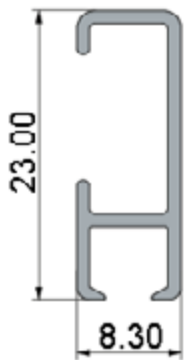

FEATURES

TECHNICAL INFO

Applications : Domestic, Contract
 Use : Curtain and picture hanging track
 Material : Aluminium alloy 6060/T6
 Accessories : Plastic/metal
 Track width : 4 mm
 Ext. dimensions: 8.3 mm x 23 mm
 Length : 600cm
 Thickness : 1.0 -1.2 mm
 Load : Maximum 15kg*
 Bending : 11 cm radius
 Recommended glider : 4050 with silicone, 4041, 4042