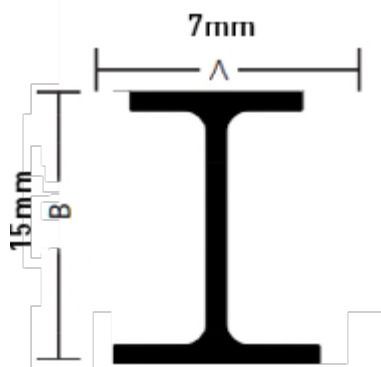

FEATURES

Hand Drawn

Self - Bendable

Wave Glider

Ceiling Mount

Wall Mount

Light Weight

TECHNICAL INFO