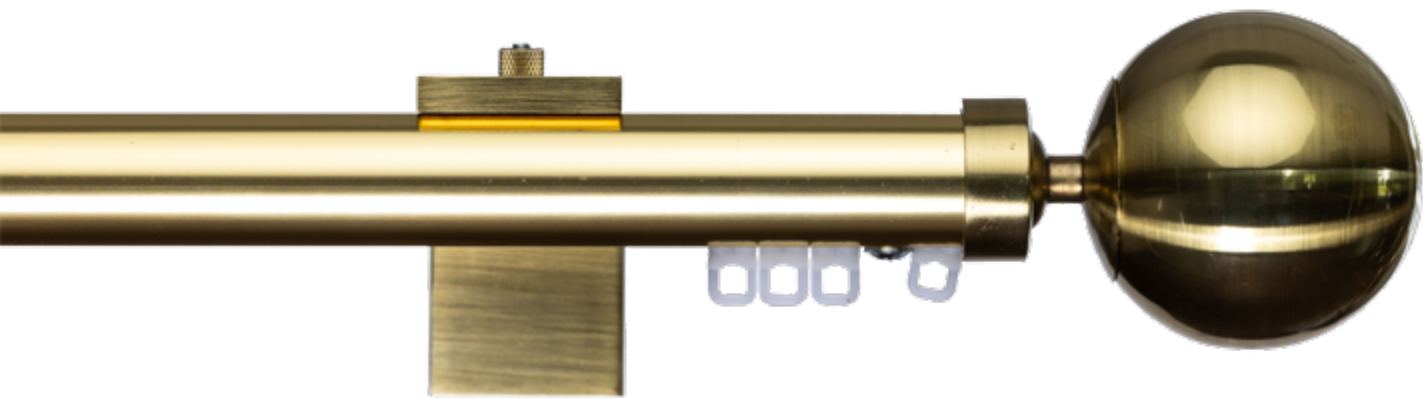

Colours:

CWF 9001

HAND & CORD DRAWN CURTAIN TRACK SYSTEM

CWF 9001

HAND DRAWN & CORDED CURTAIN TRACK SYSTEM

The 9001 Pole Track is a unique decorative curtain track system suitable for both domestic and contract applications. Available in a range of colours with contemporary finial and bracket designs, the 9001 Pole Track offers a modern look. Popular as a double curtain pole, it is available as a hand drawn, or single cord or dual cord system.