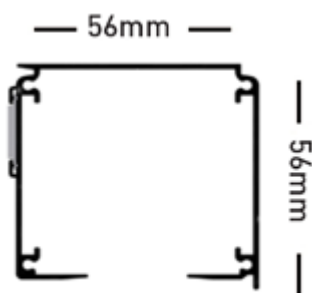

Applications : Domestic, Contract
 Use : Room, Living Room, Hotels, etc.
 Material : Aluminium alloy 6060/T6
 Accessories : Plastic/metal
 Ext. dimensions: W56mm x H56mm
 Length : Minimum 40cm
 Load : 17kg