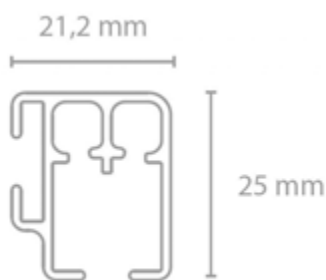

Applications : Domestic, Contract
 Use : Curtain hanging Heavy & Light weight
 Material : Aluminium alloy 6060/T6
 Accessories : Plastic/metal
 Track width : 6 mm
 Ext. dimensions: W21.2 mm x H25 mm
 Length : 600cm
 Thickness : 1.0 -1.2 mm
 Load : Maximum 18kg*
 Bending : 47 cm radius
 Recommended glider : 622663: Roller glider with steel axle, 5730, 5735, 411173