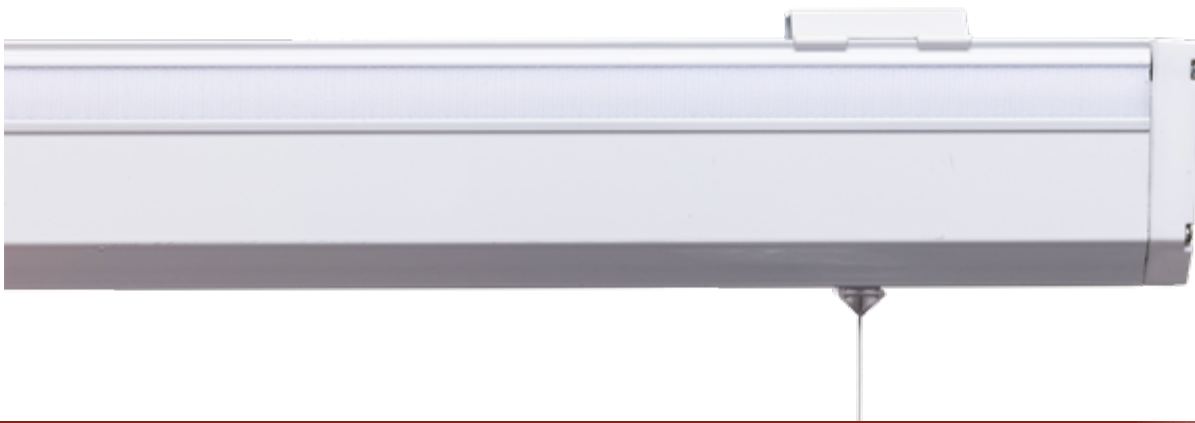

HEAVY DUTY KITS

ROMAN BLIND MOTORIZED SYSTEMS

CWF 2012 HEAVY DUTY

ELECTRIC & BATTERY ROMAN BLIND HEADRAIL SYSTEM

The made-to-measure electric Heavy Duty roman blind headrail is ideal for large or difficult to reach windows. Designed for silence, the Sonesse 40 motor provides maximum acoustic comfort. Fully assembled and supplied complete with Velcro and pocket tape.