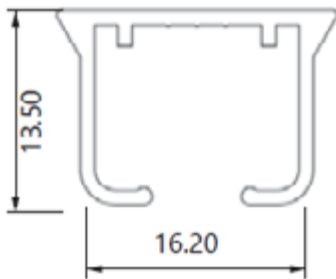

TECHNICAL INFO

Applications : Domestic, Contract
 Use : Curtain hanging, House, Office, etc.
 Material : Aluminium alloy 6060/T6
 Accessories : Plastic/metal
 Track width : 6 mm
 Ext. dimensions: 16.2mm x 13.5mm
 Length : 600cm
 Thickness : 1.0 -1.2 mm
 Load : Maximum 15kg*
 Bending : 11 cm radius
 Recommended glider : 5721, 5730, 5735, 6025