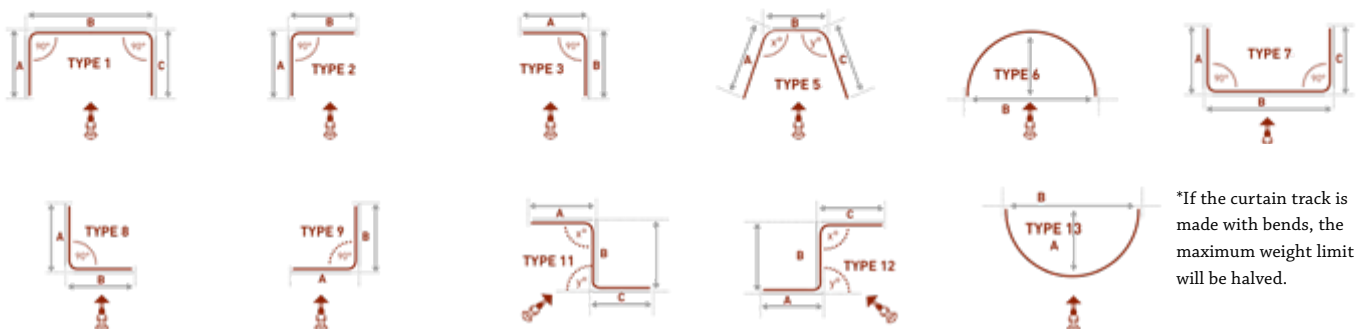

BENDING OPTIONS

*If the curtain track is made with bends, the maximum weight limit will be halved.