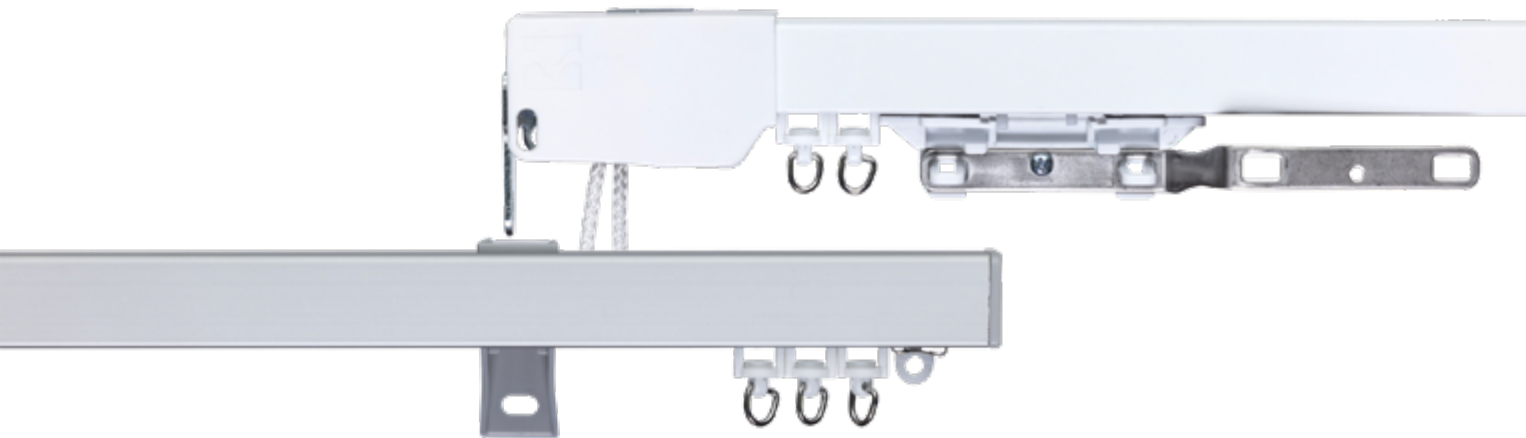

CWF 6220

HAND DRAWN CURTAIN TRACK SYSTEM

Sleek and contemporary, this high performance hand drawn track is suitable for medium to heavy-weight curtains. Low-friction gliders ensure a long lasting easy glide. Purpose designed for direct ceiling/recess fixing for a neat, attractive track. Compatible with CWF Wave curtain systems. Available in Corded and Hand Drawn options.