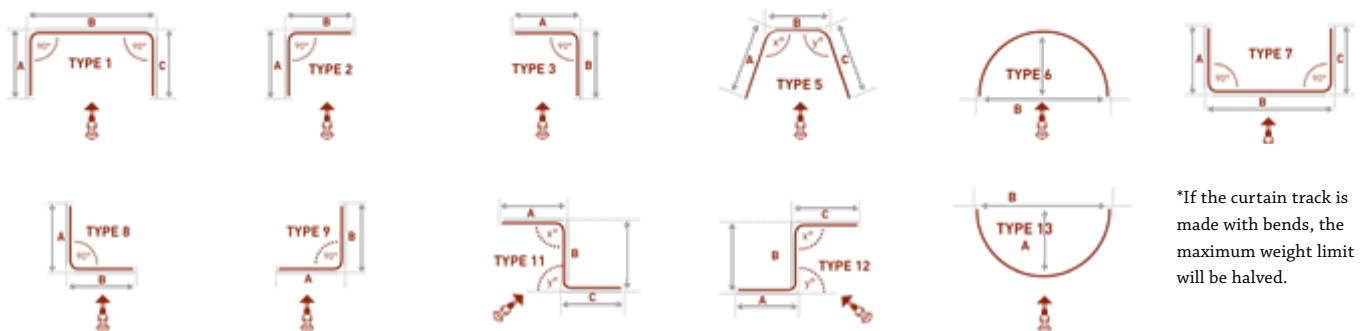

FEATURES

Hand Drawn

Bendable

Wave Glider

Ceiling Mount

Recessed

TECHNICAL INFO

Applications : Domestic, Contract
 Material : Aluminium alloy 6060/T6
 Accessories : Plastic/metal
 Track width : 6 mm
 Ext. dimensions: 20mm x 13mm
 Length : 600cm
 Thickness : 1.2 -3 mm
 Load : Maximum 14kg
 Bending : 47 cm radius
 Recommended glider : 5721, 1307, 5730, 5735, 14058, 6035, 6025

1500 Track hand drawn standard:

- Split draw
- 250cm cord drop
- Ceiling fix with pre drilled holes
- Nylon glider

AVAILABLE COLOURS

Off-White

BENDING OPTIONS

*If the curtain track is made with bends, the maximum weight limit will be halved.